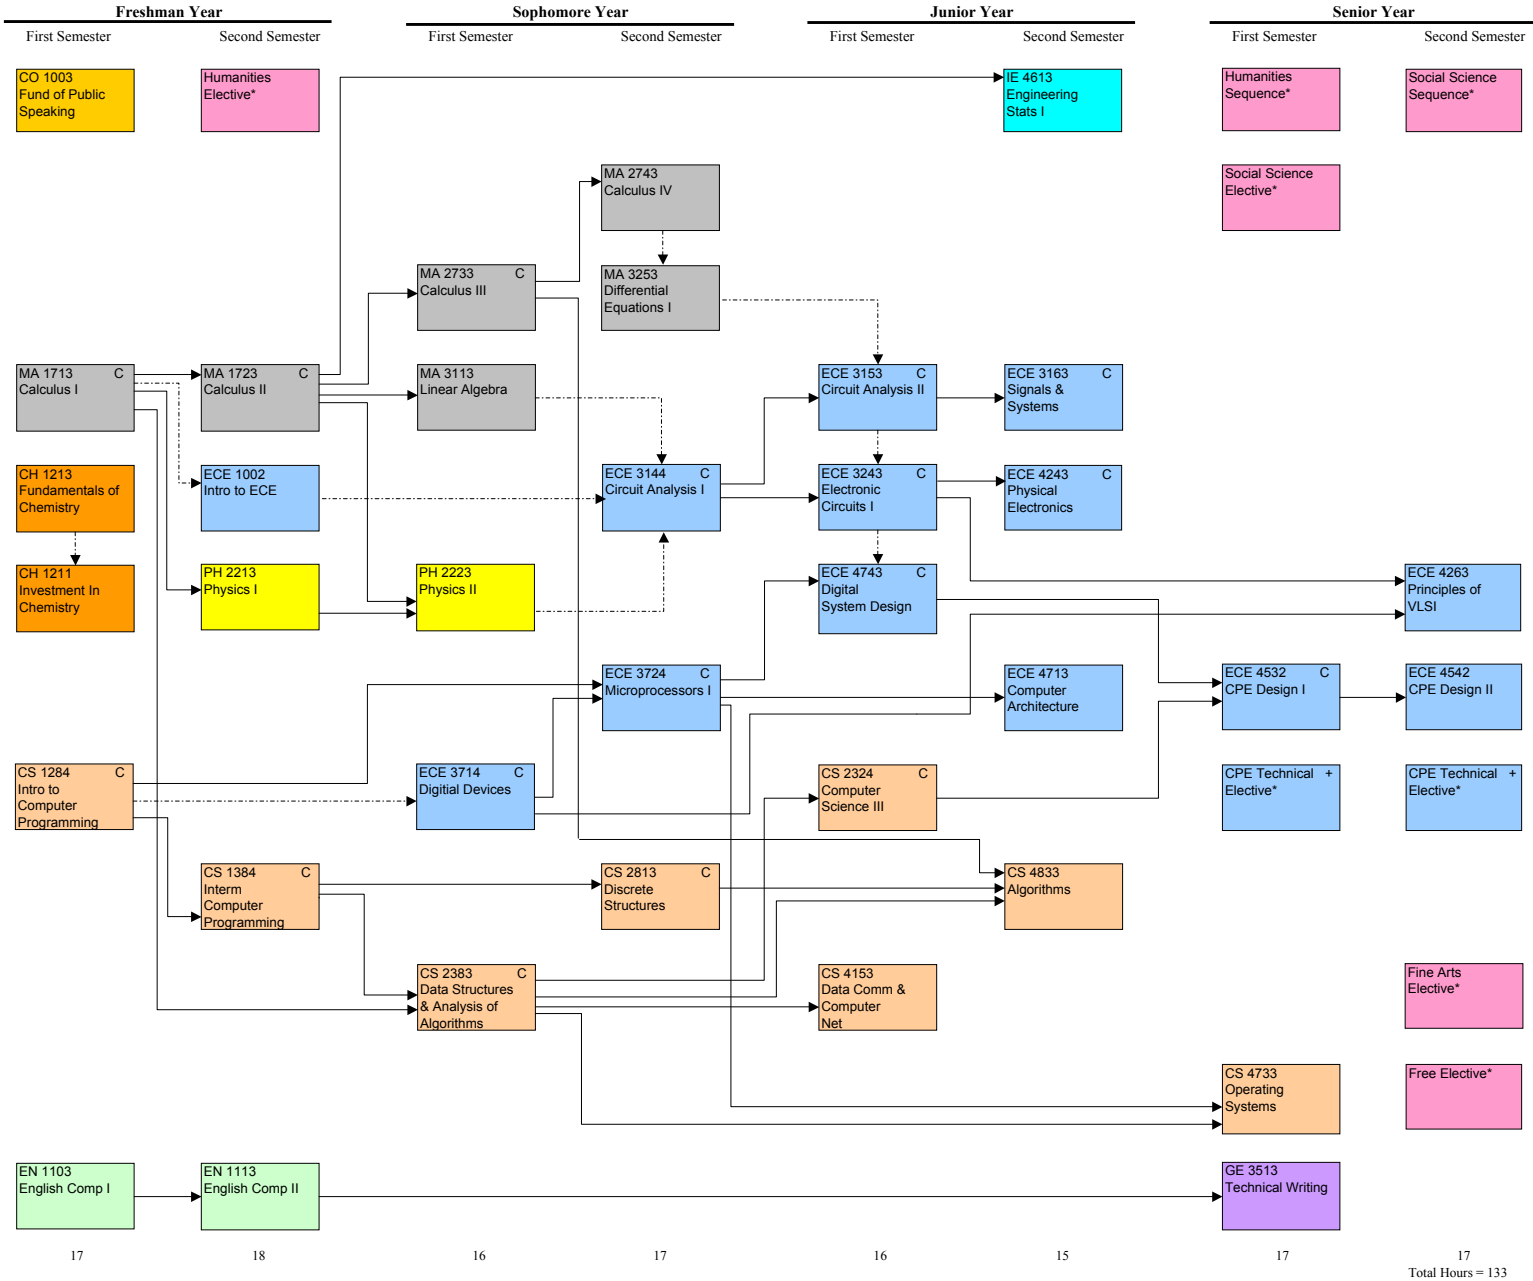

Computer Engineering (CPE)

FLOWCHART LEGEND	
—————>	Credit required
- - - - ->	Credit or registration required
*	See website at www.ece.msstate.edu/ugrad/cpe for appropriate elective selections
+	Grade of "C" or better required for appropriate ECE and/or CS courses which are prerequisites to selected CPE Technical Electives
C	Grade of "C" or better required