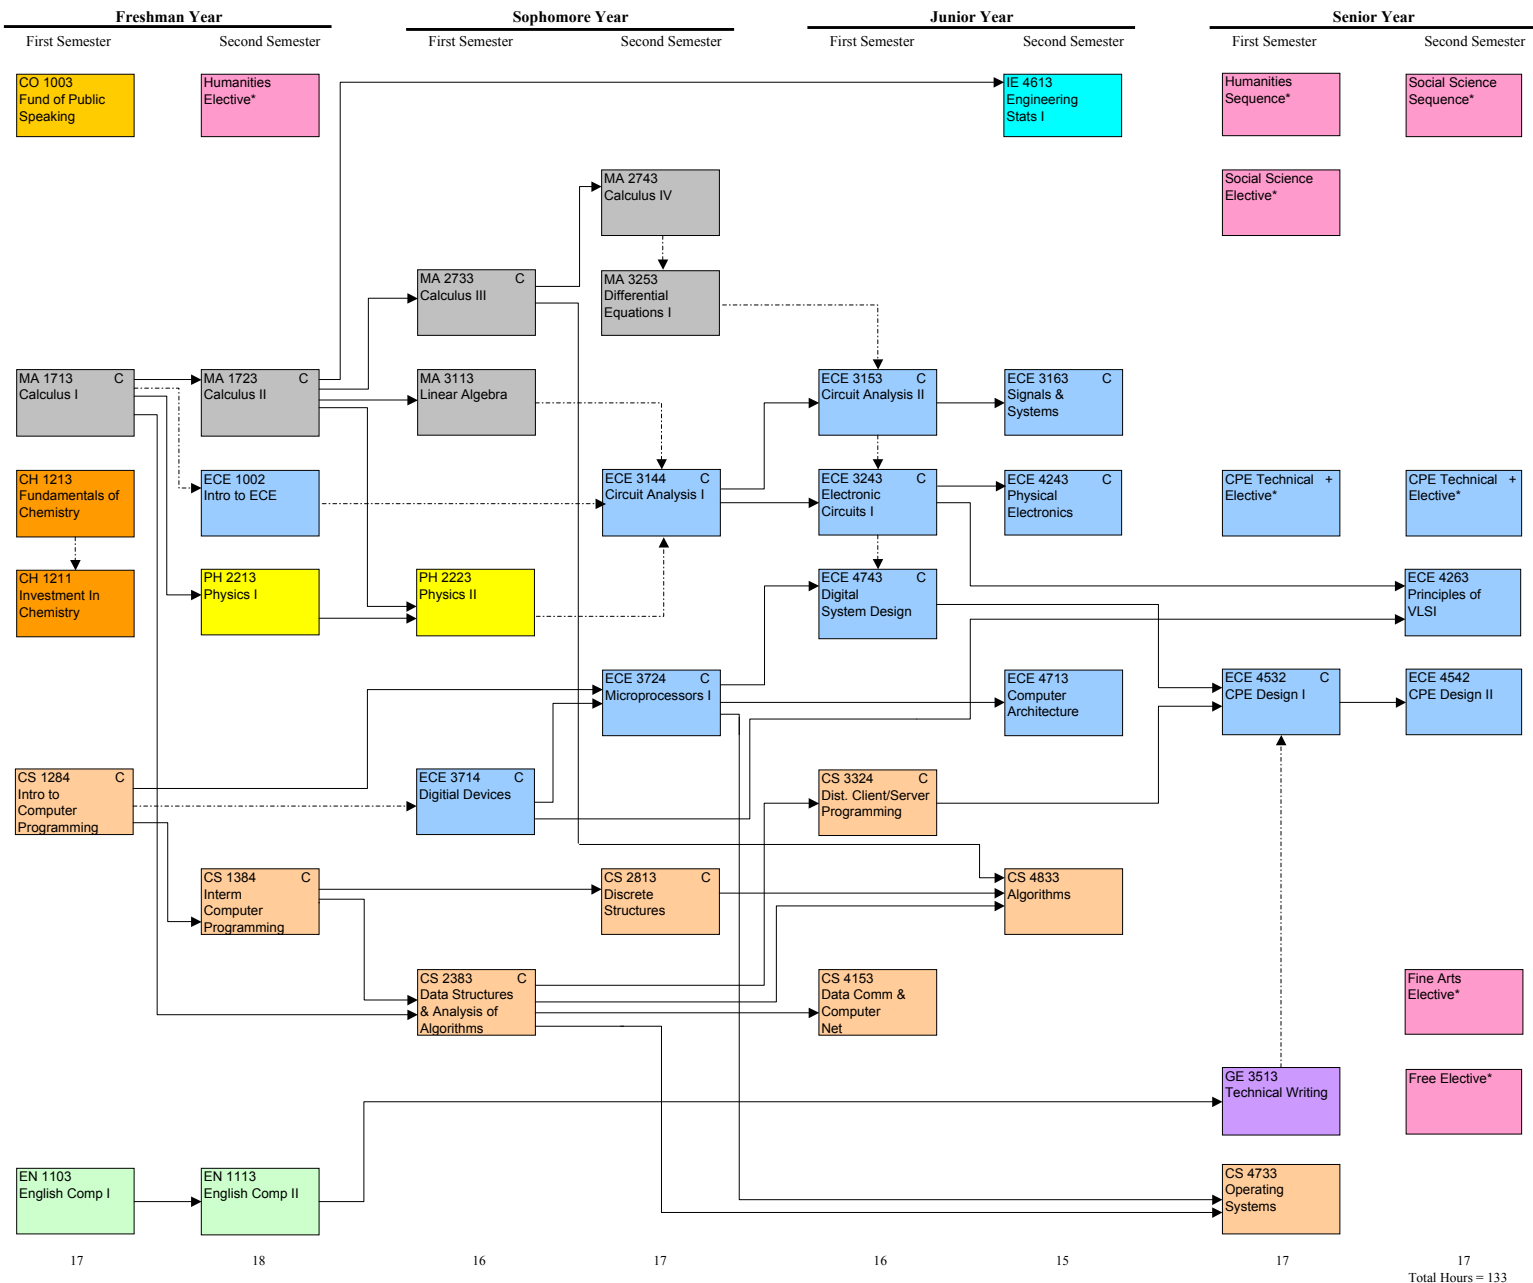

# Computer Engineering (CPE)

FLOWCHART LEGEND	
—————→	Credit required
- - - - -→	Credit or registration required
*	See website at <a href="http://www.ece.msstate.edu/ugrad/cpe">www.ece.msstate.edu/ugrad/cpe</a> for appropriate elective selections
+	Grade of "C" or better required for appropriate ECE and/or CS courses which are prerequisites to selected CPE Technical Electives
C	Grade of "C" or better required