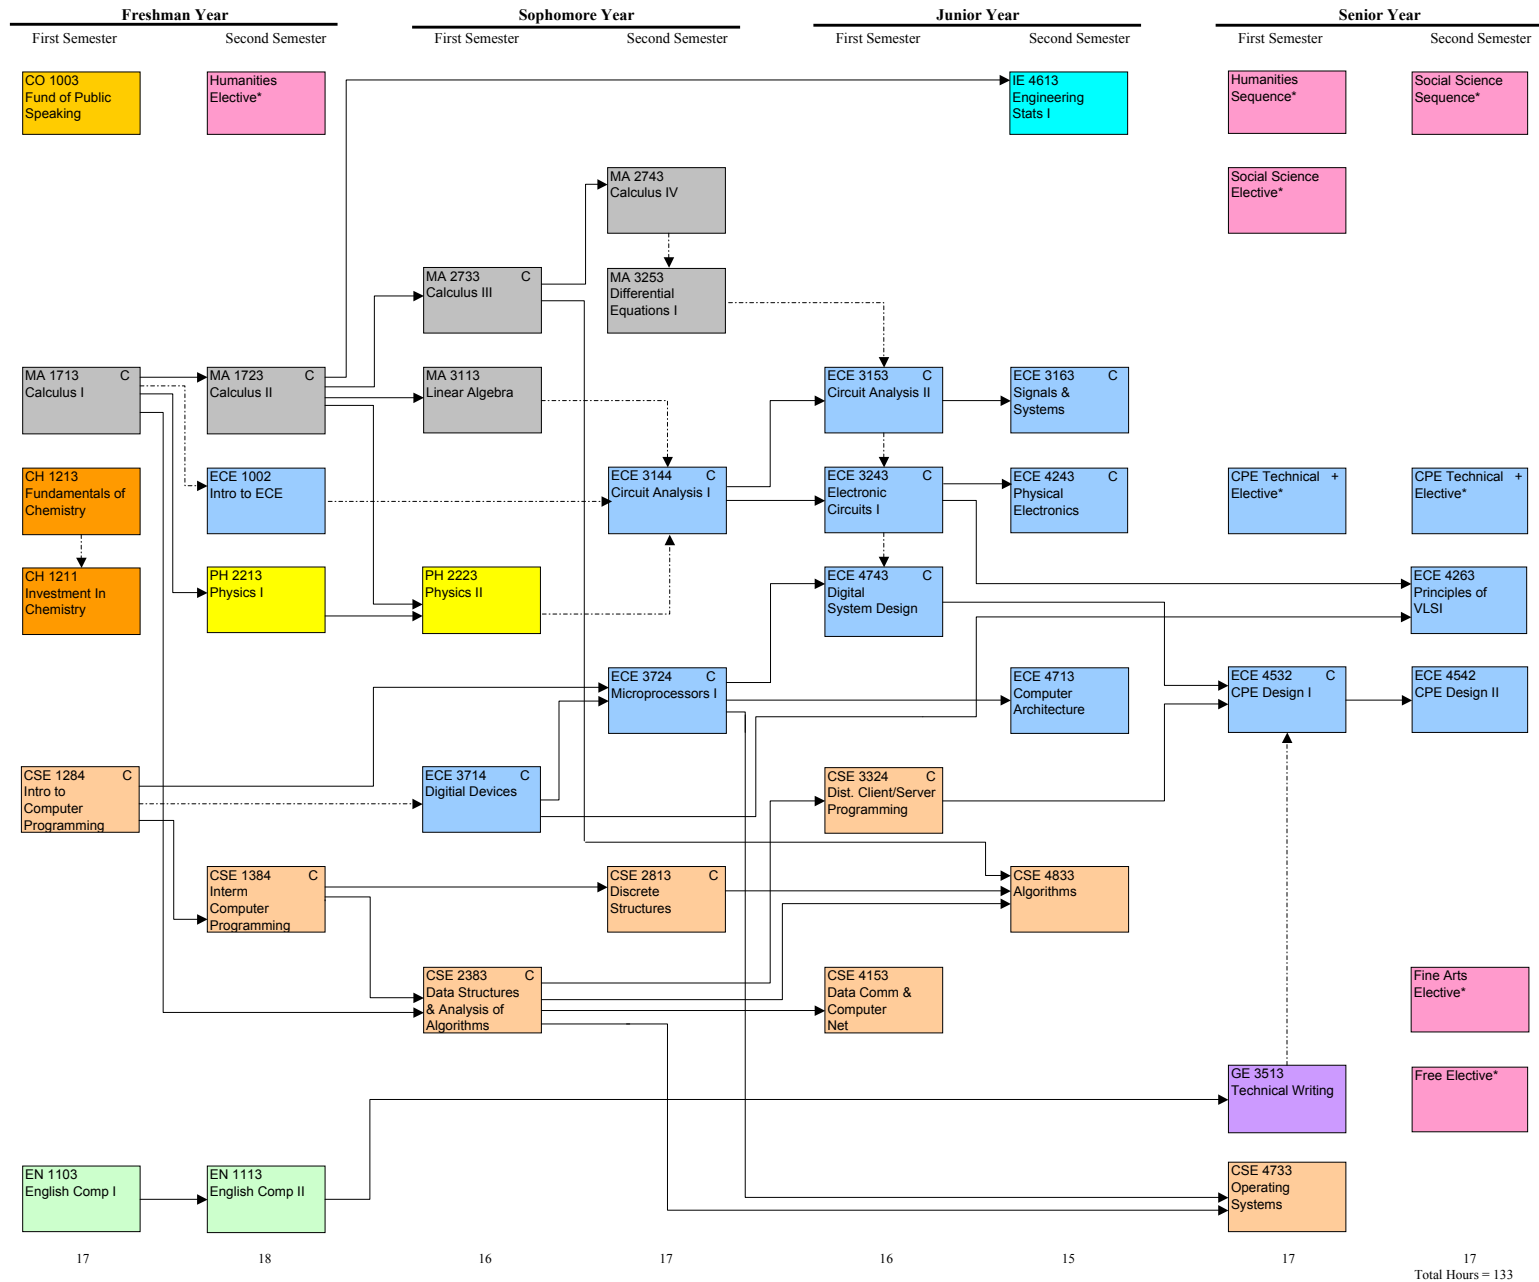

# Computer Engineering (CPE) 2004-2005

FLOWCHART LEGEND			
	Credit required	*	See website at <a href="http://www.ece.msstate.edu/academics/undergraduate_program.html">www.ece.msstate.edu/academics/undergraduate_program.html</a> for appropriate elective selections
	Credit or registration required	+	Grade of "C" or better required for appropriate ECE and/or CSE courses which are prerequisites to selected CPE Technical Electives
		C	Grade of "C" or better required