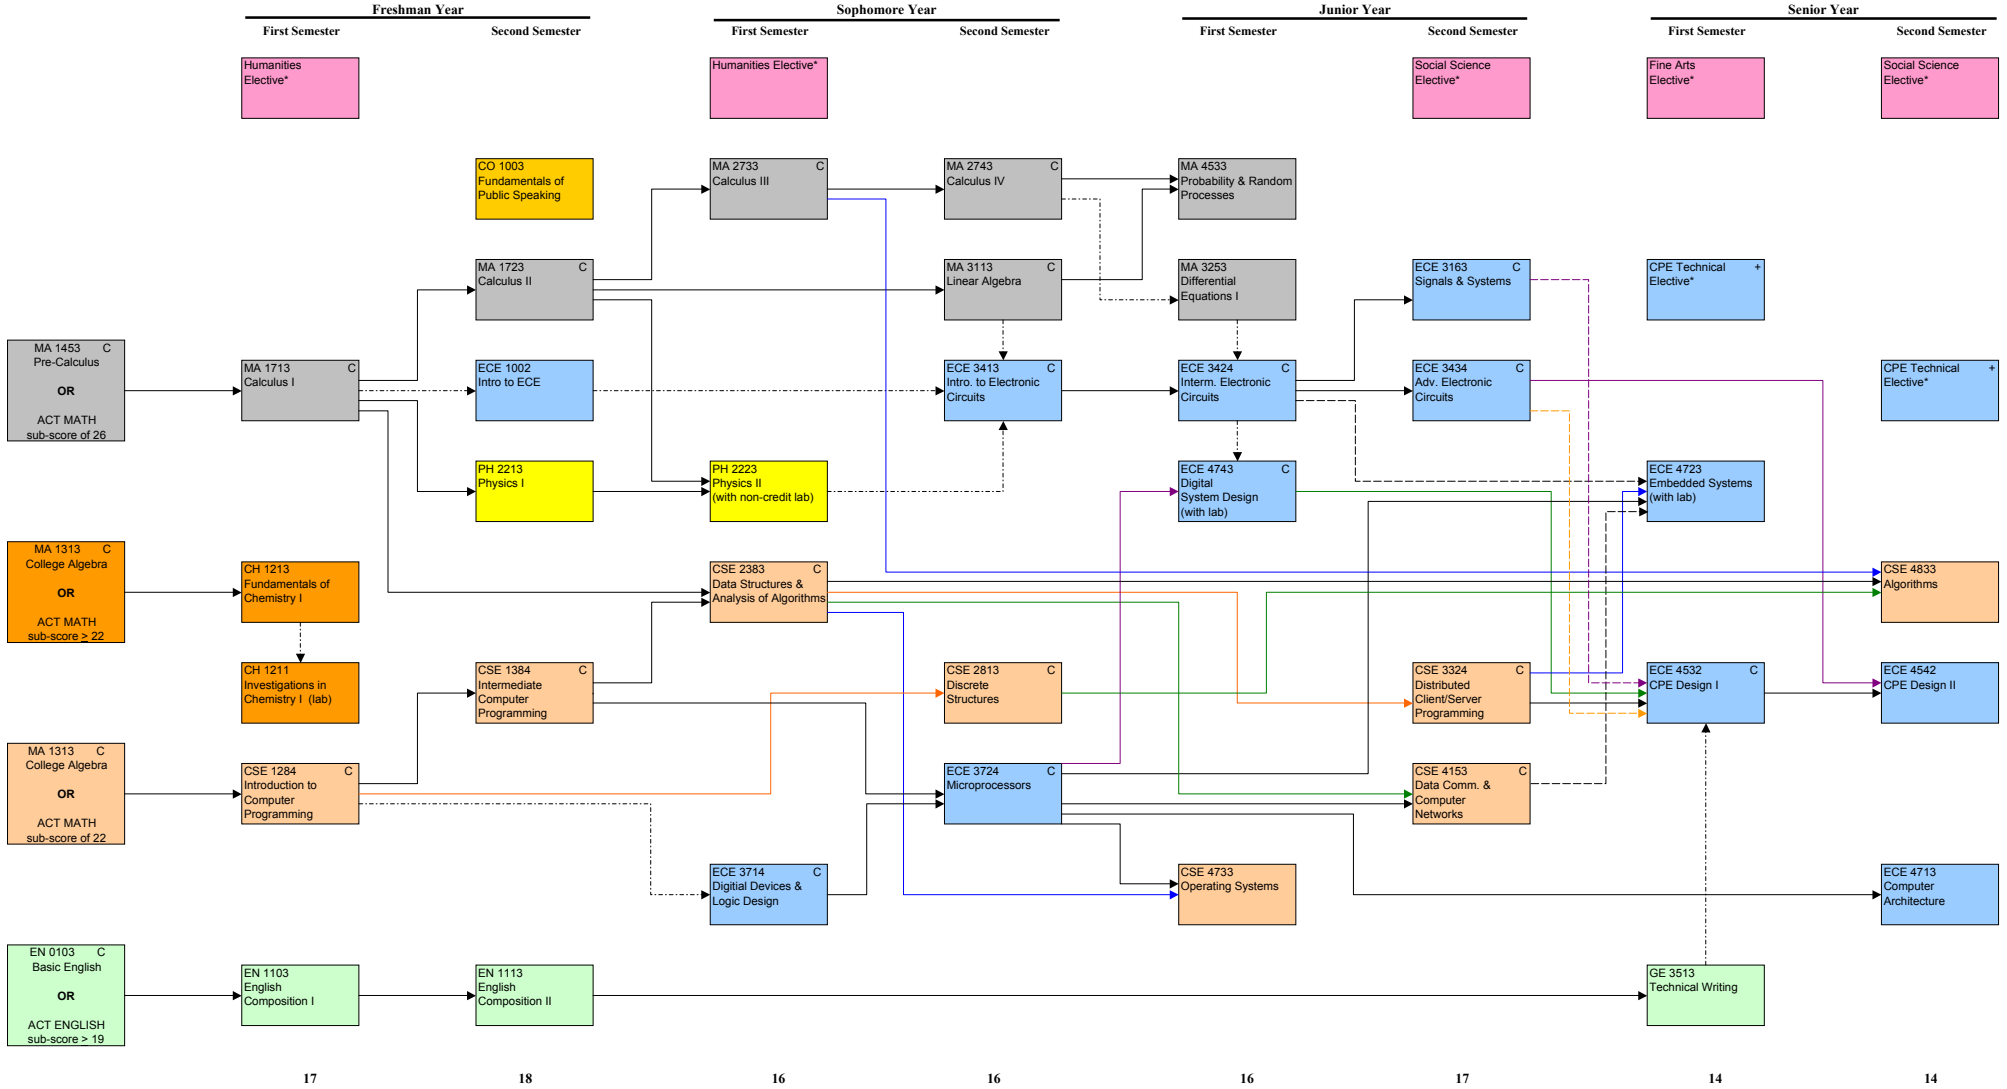

# Computer Engineering (CPE) 2005-2006

128 Total Hours

### FLOWCHART LEGEND

- > Prerequisite (i.e. - credit required with min. grade shown)
- - - - -> Corequisite (i.e. - credit in or registration for course is required)
- - - - -> Either/Or (i.e. - credit required with min. grade shown for one of these two courses)

- \* See website at [www.ece.msstate.edu/academics/undergraduate\\_program.html](http://www.ece.msstate.edu/academics/undergraduate_program.html) for appropriate elective selections
- + Grade of "C" or better required for appropriate courses which are prerequisite to selected CPE Technical Electives
- C Grade of "C" or better required