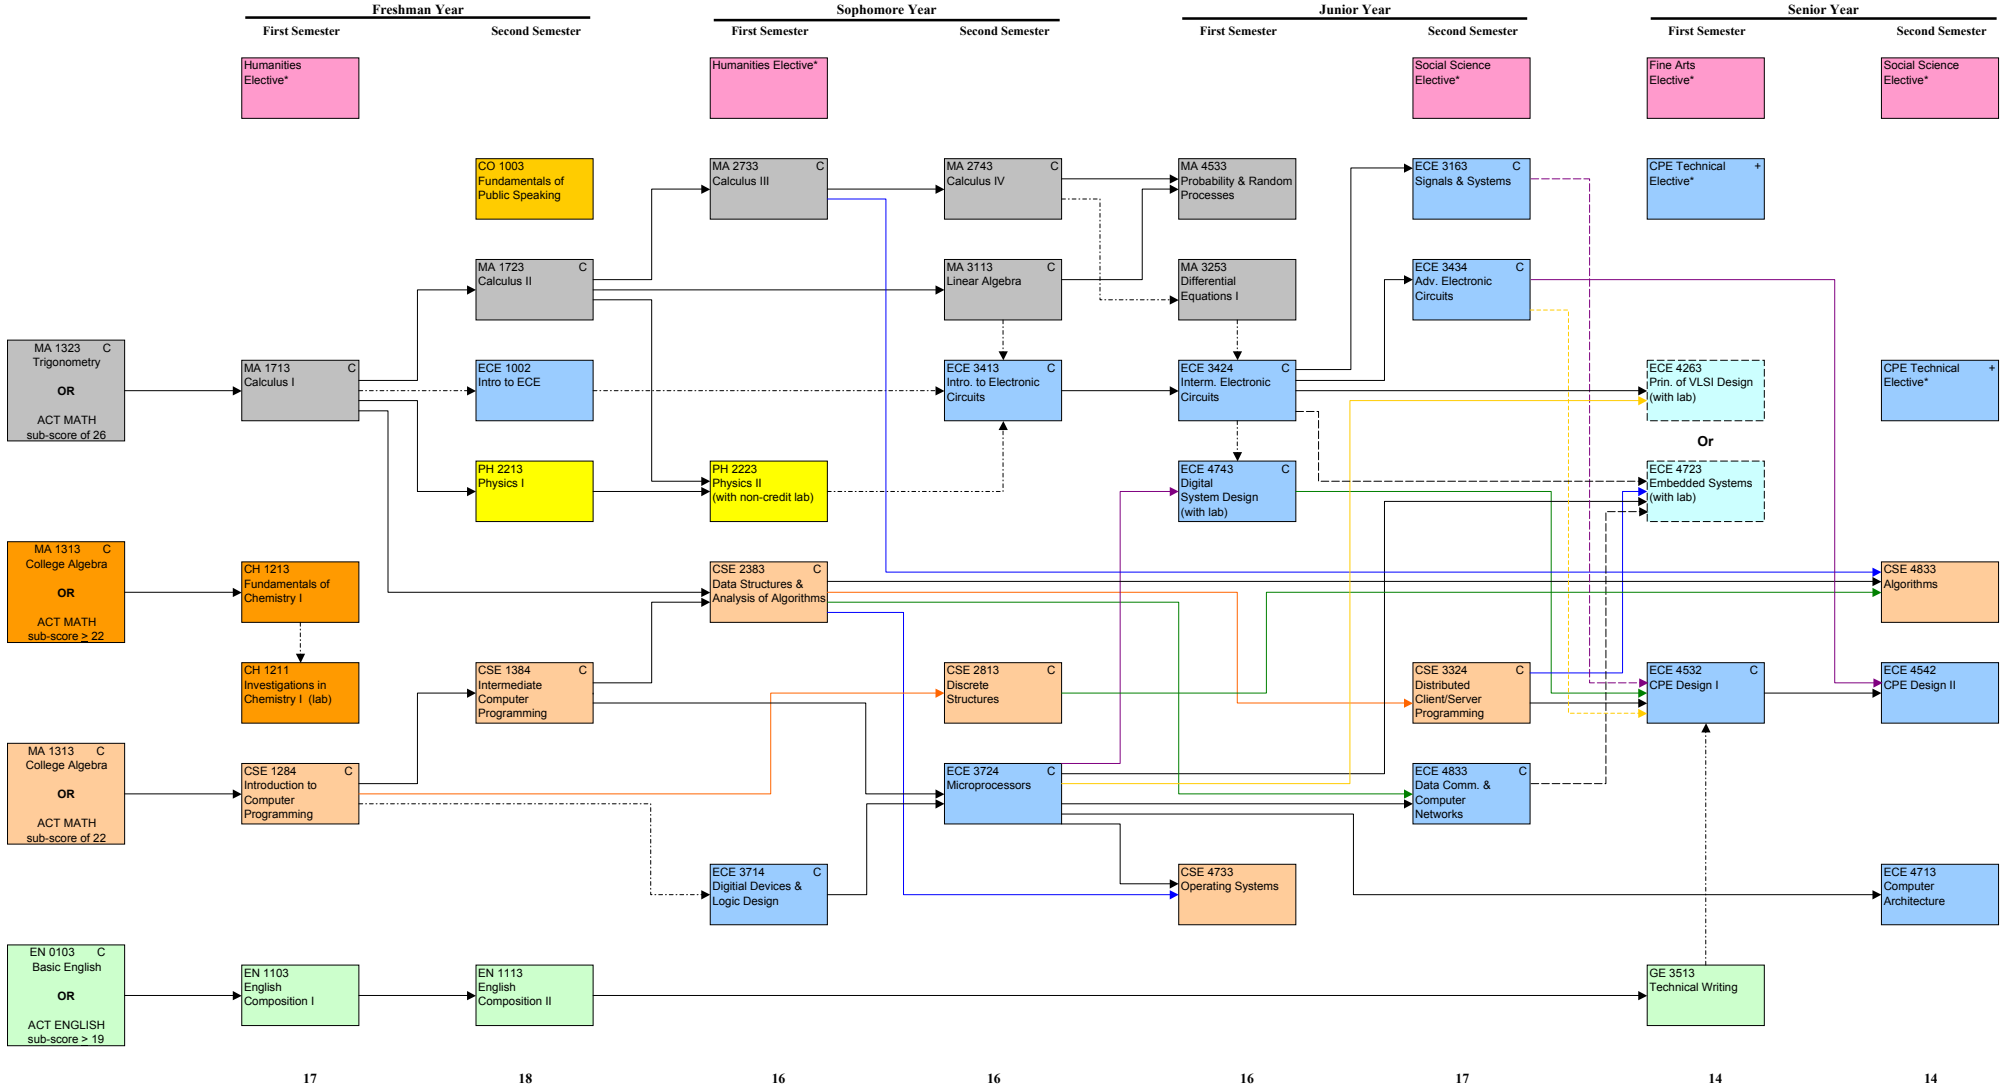

# Computer Engineering (CPE) 2006-2007

128 Total Hours

### FLOWCHART LEGEND

- > Prerequisite (i.e. - credit required with min. grade shown)
- - - - -> Corequisite (i.e. - credit in or registration for course is required)
- - - - -> Either/Or (i.e. - credit required with min. grade shown for one of these two courses)

- \* See website at [www.ece.msstate.edu/academics/undergraduate\\_program.html](http://www.ece.msstate.edu/academics/undergraduate_program.html) for appropriate elective selections
- + Grade of "C" or better required for appropriate courses which are prerequisite to selected CPE Technical Electives
- C Grade of "C" or better required