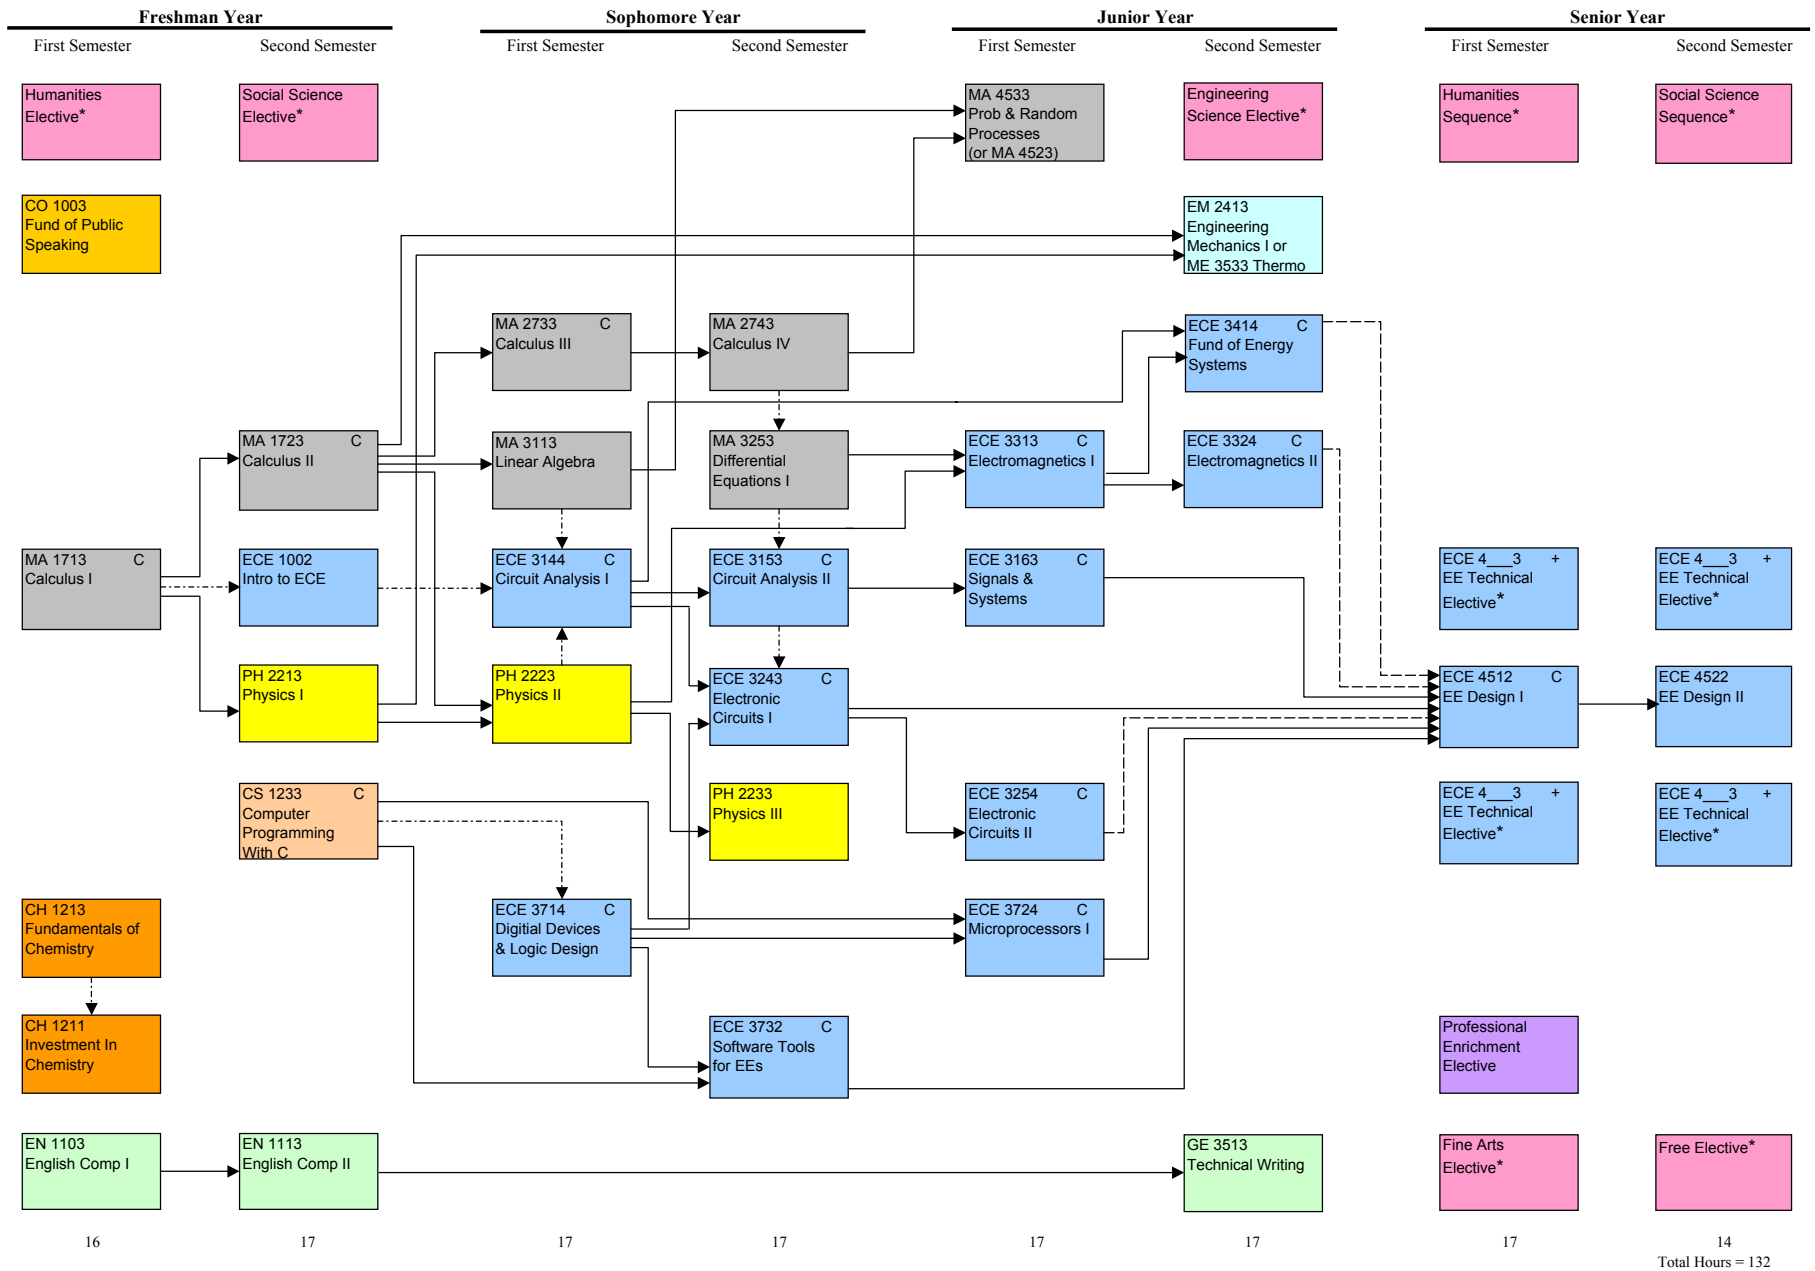

Electrical Engineering (EE)

FLOWCHART LEGEND

—————> Credit required
 - - - - -> Credit or registration required
 ·······> Credit required for one of these three courses

* See website at www.ece.msstate.edu/ugrad/ee for appropriate elective selections
 + Grade of "C" or better required for appropriate ECE courses which are prerequisite to selected EE Technical Electives
 C Grade of "C" or better required