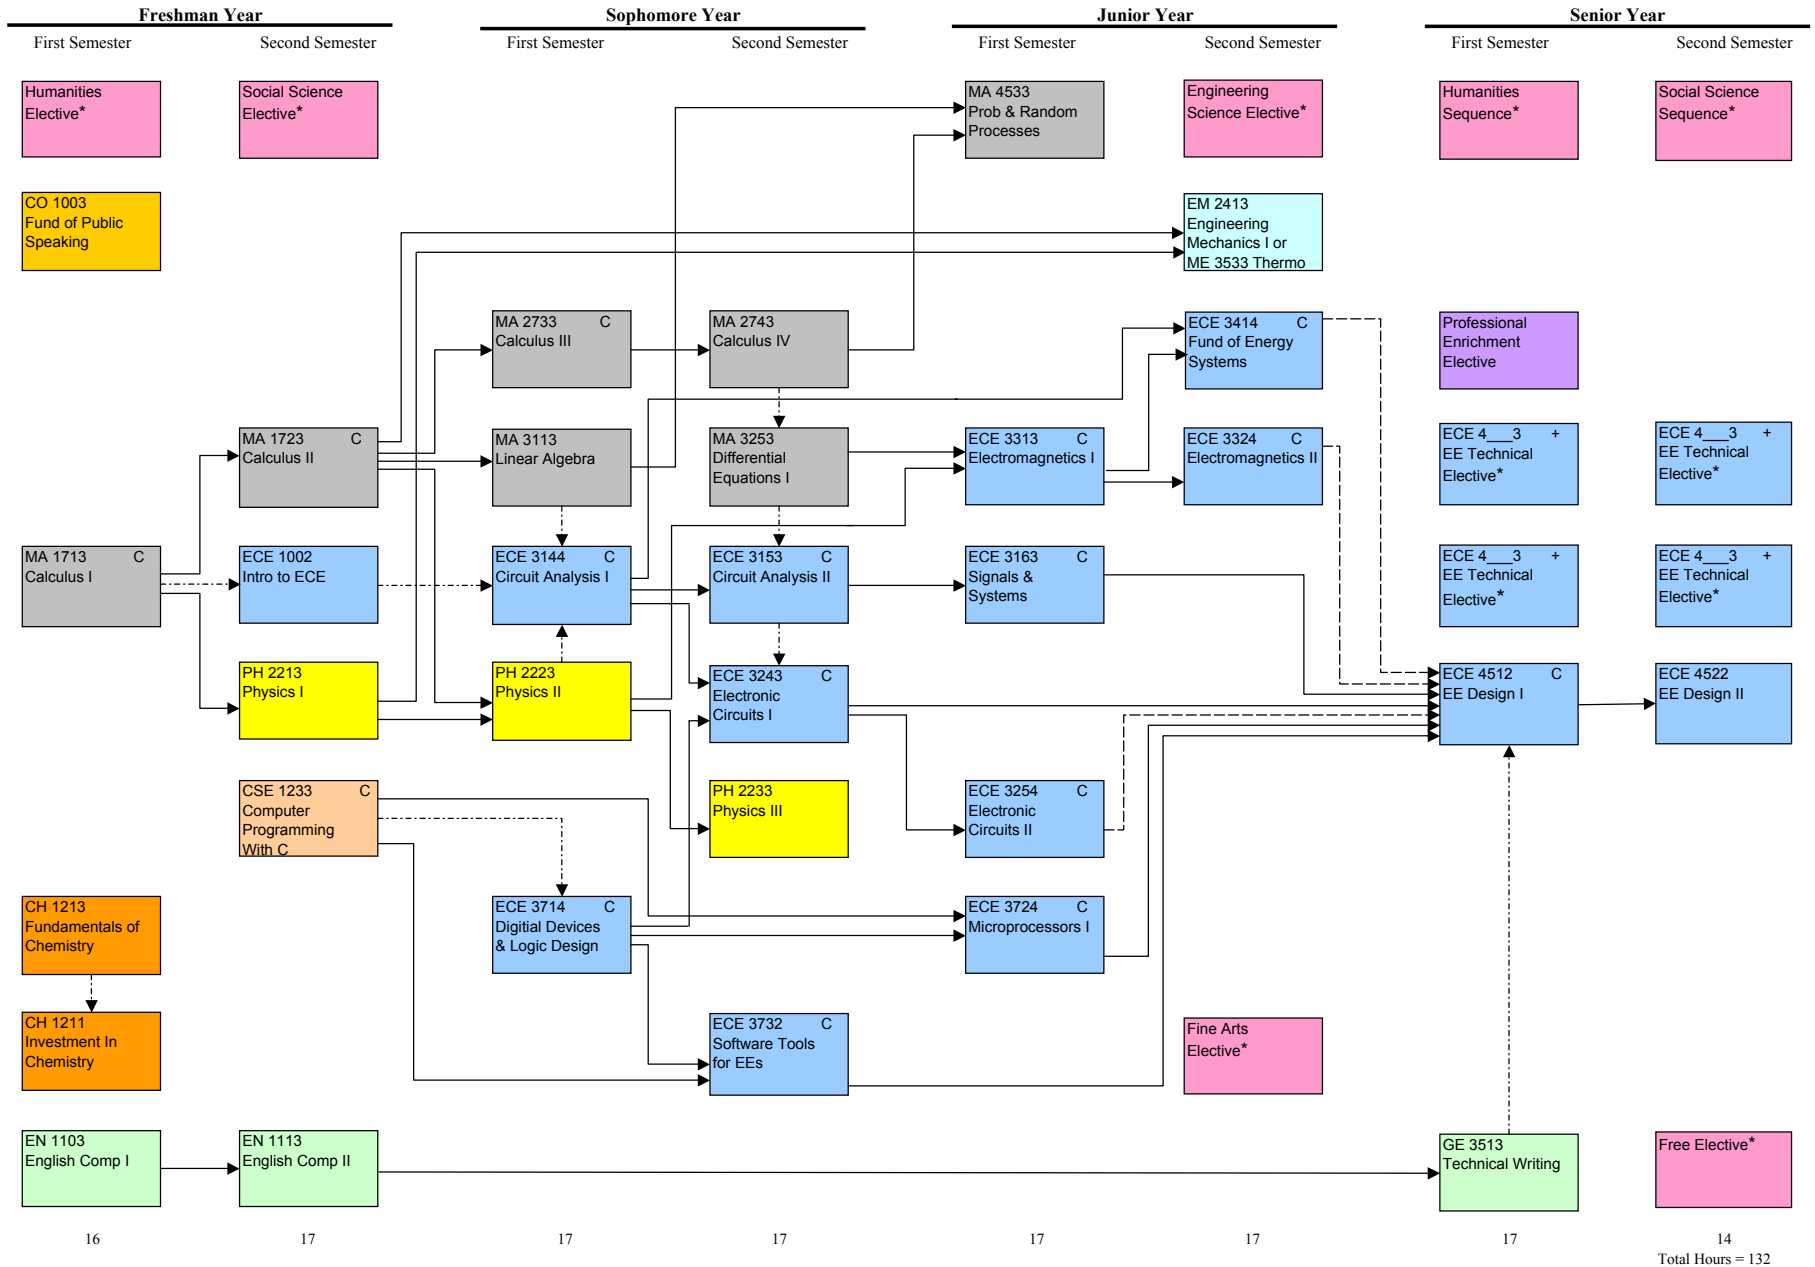

Electrical Engineering (EE) 2004-2005

FLOWCHART LEGEND

—————> Credit required
 - - - - -> Credit or registration required
 - · - · -> Credit required for one of these three courses

* See website at www.ece.msstate.edu/academics/undergraduate_program.html for appropriate elective selections
 + Grade of "C" or better required for appropriate ECE courses which are prerequisite to selected EE Technical Electives
 C Grade of "C" or better required