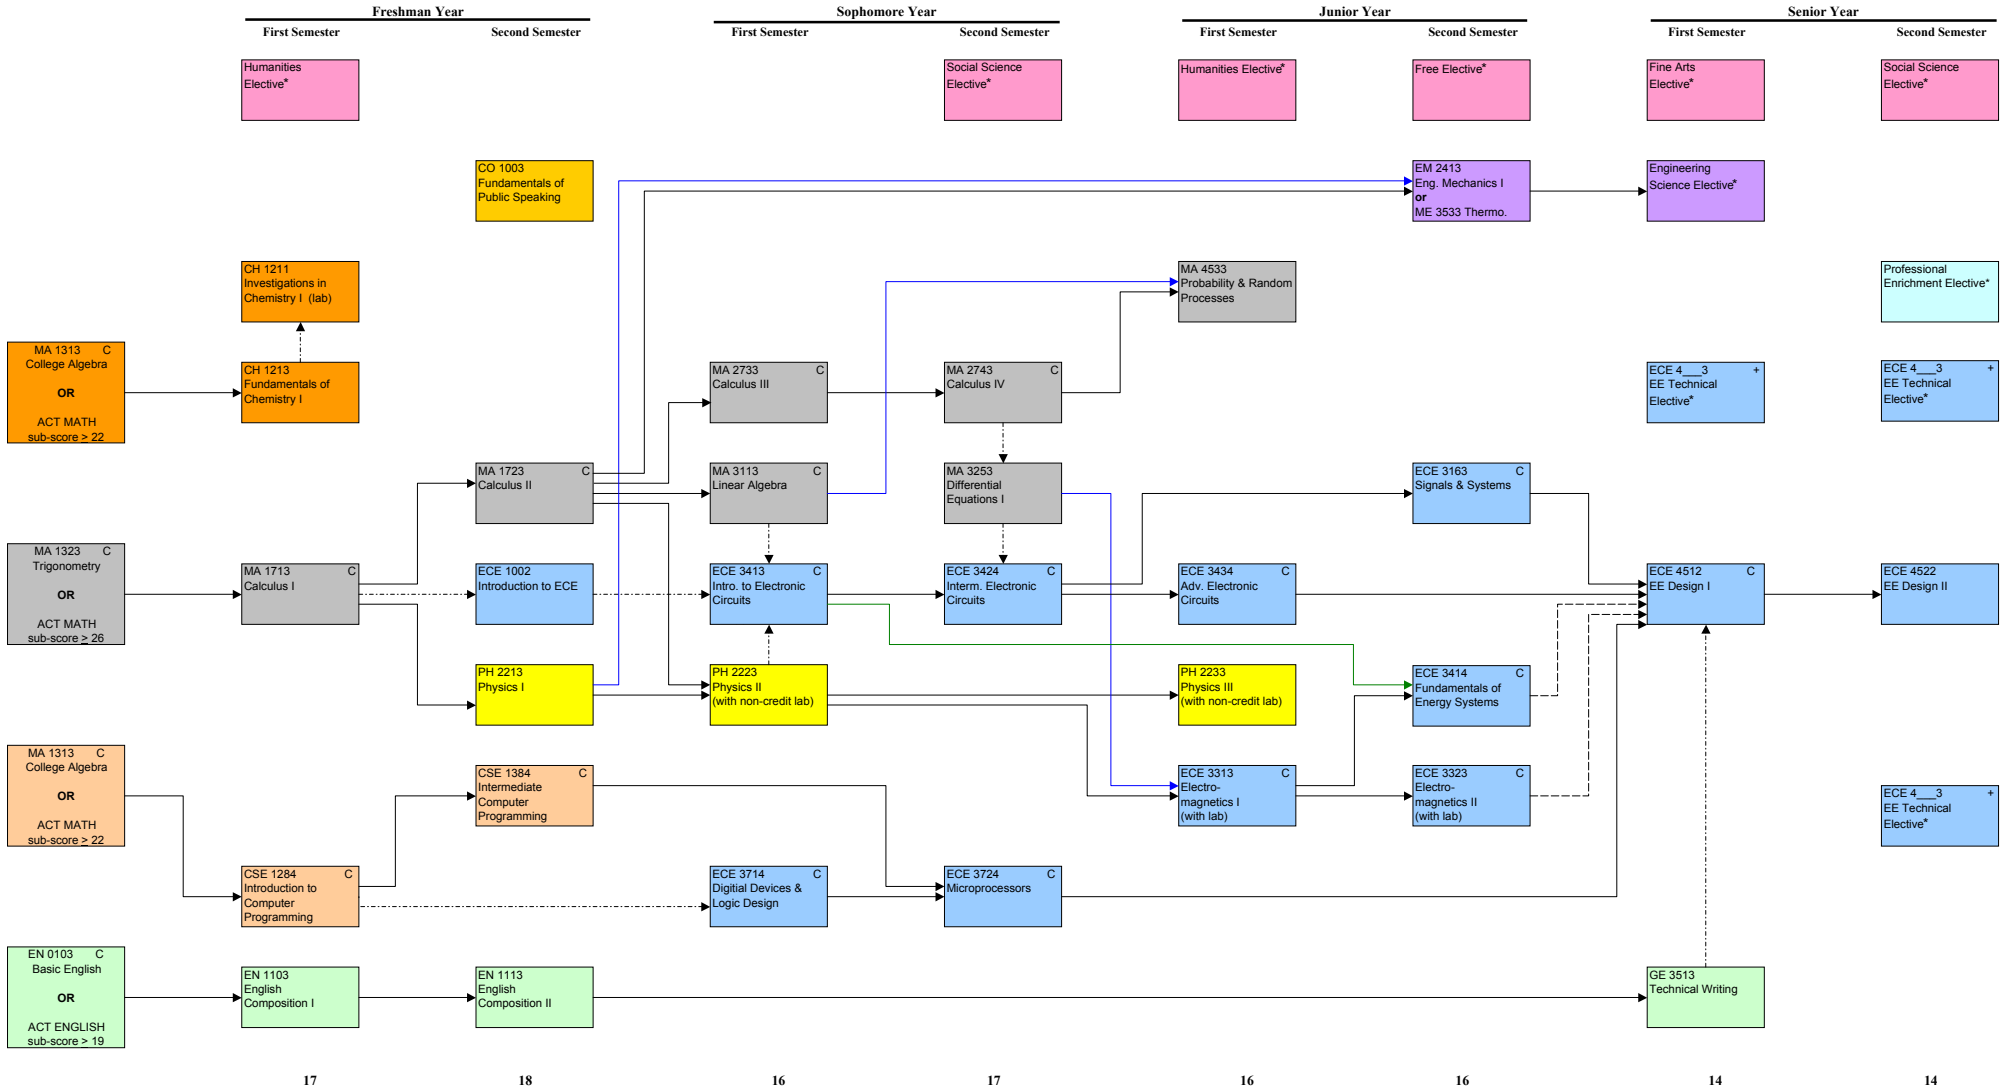

**Electrical Engineering (EE)**  
2006-2007  
128 Total Hours

**FLOWCHART LEGEND**

- > Prerequisite (i.e. - credit required with min. grade shown)
- - - - -> Corequisite (i.e. - credit in or registration for course is required)
- > Either/Or (i.e. - credit required with min. grade shown for one of these two courses)

- \* See website at [www.ece.msstate.edu/academics/undergraduate\\_program.html](http://www.ece.msstate.edu/academics/undergraduate_program.html) for appropriate elective selections
- + Grade of "C" or better required for appropriate courses which are prerequisite to selected EE Technical Electives
- C Grade of "C" or better required