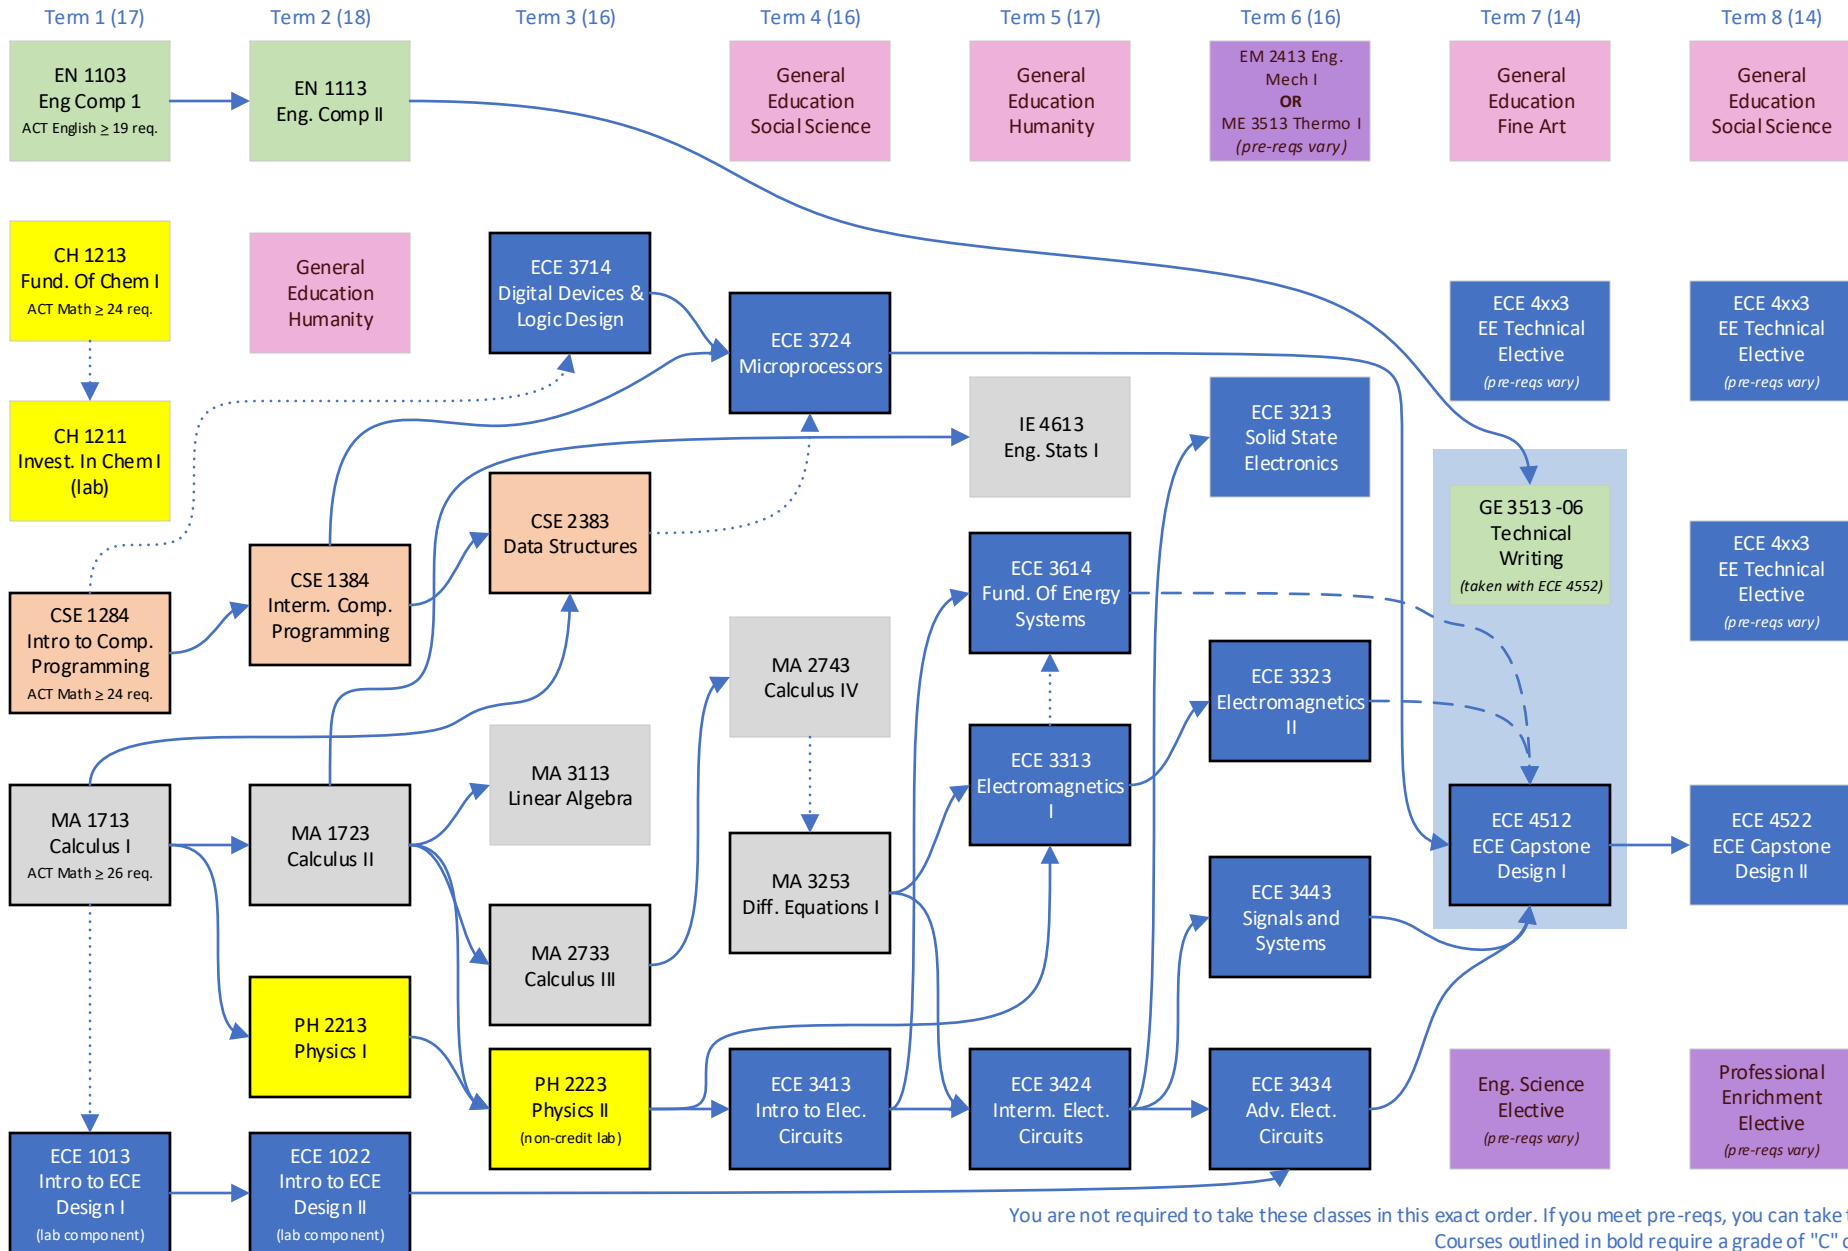

Electrical Engineering (EE) 2019-2020 Curriculum Guide

- Legend**
- Prerequisite (credit required with min. grade shown)
 - ⋯→ Corequisite (credit in or registration for course is required)
 - - -> Either/Or (credit required for one of these two courses)

You are not required to take these classes in this exact order. If you meet pre-reqs, you can take the class.
 Courses outlined in bold require a grade of "C" or better.
 General Education Electives must come from MSU Core-Approved list.
 See advisor for Technical Elective, Engineering Science Elective and Professional Enrichment Elective options
<https://www.ece.msstate.edu/academics/undergraduate/electrical-engineering-undergraduate-program/>