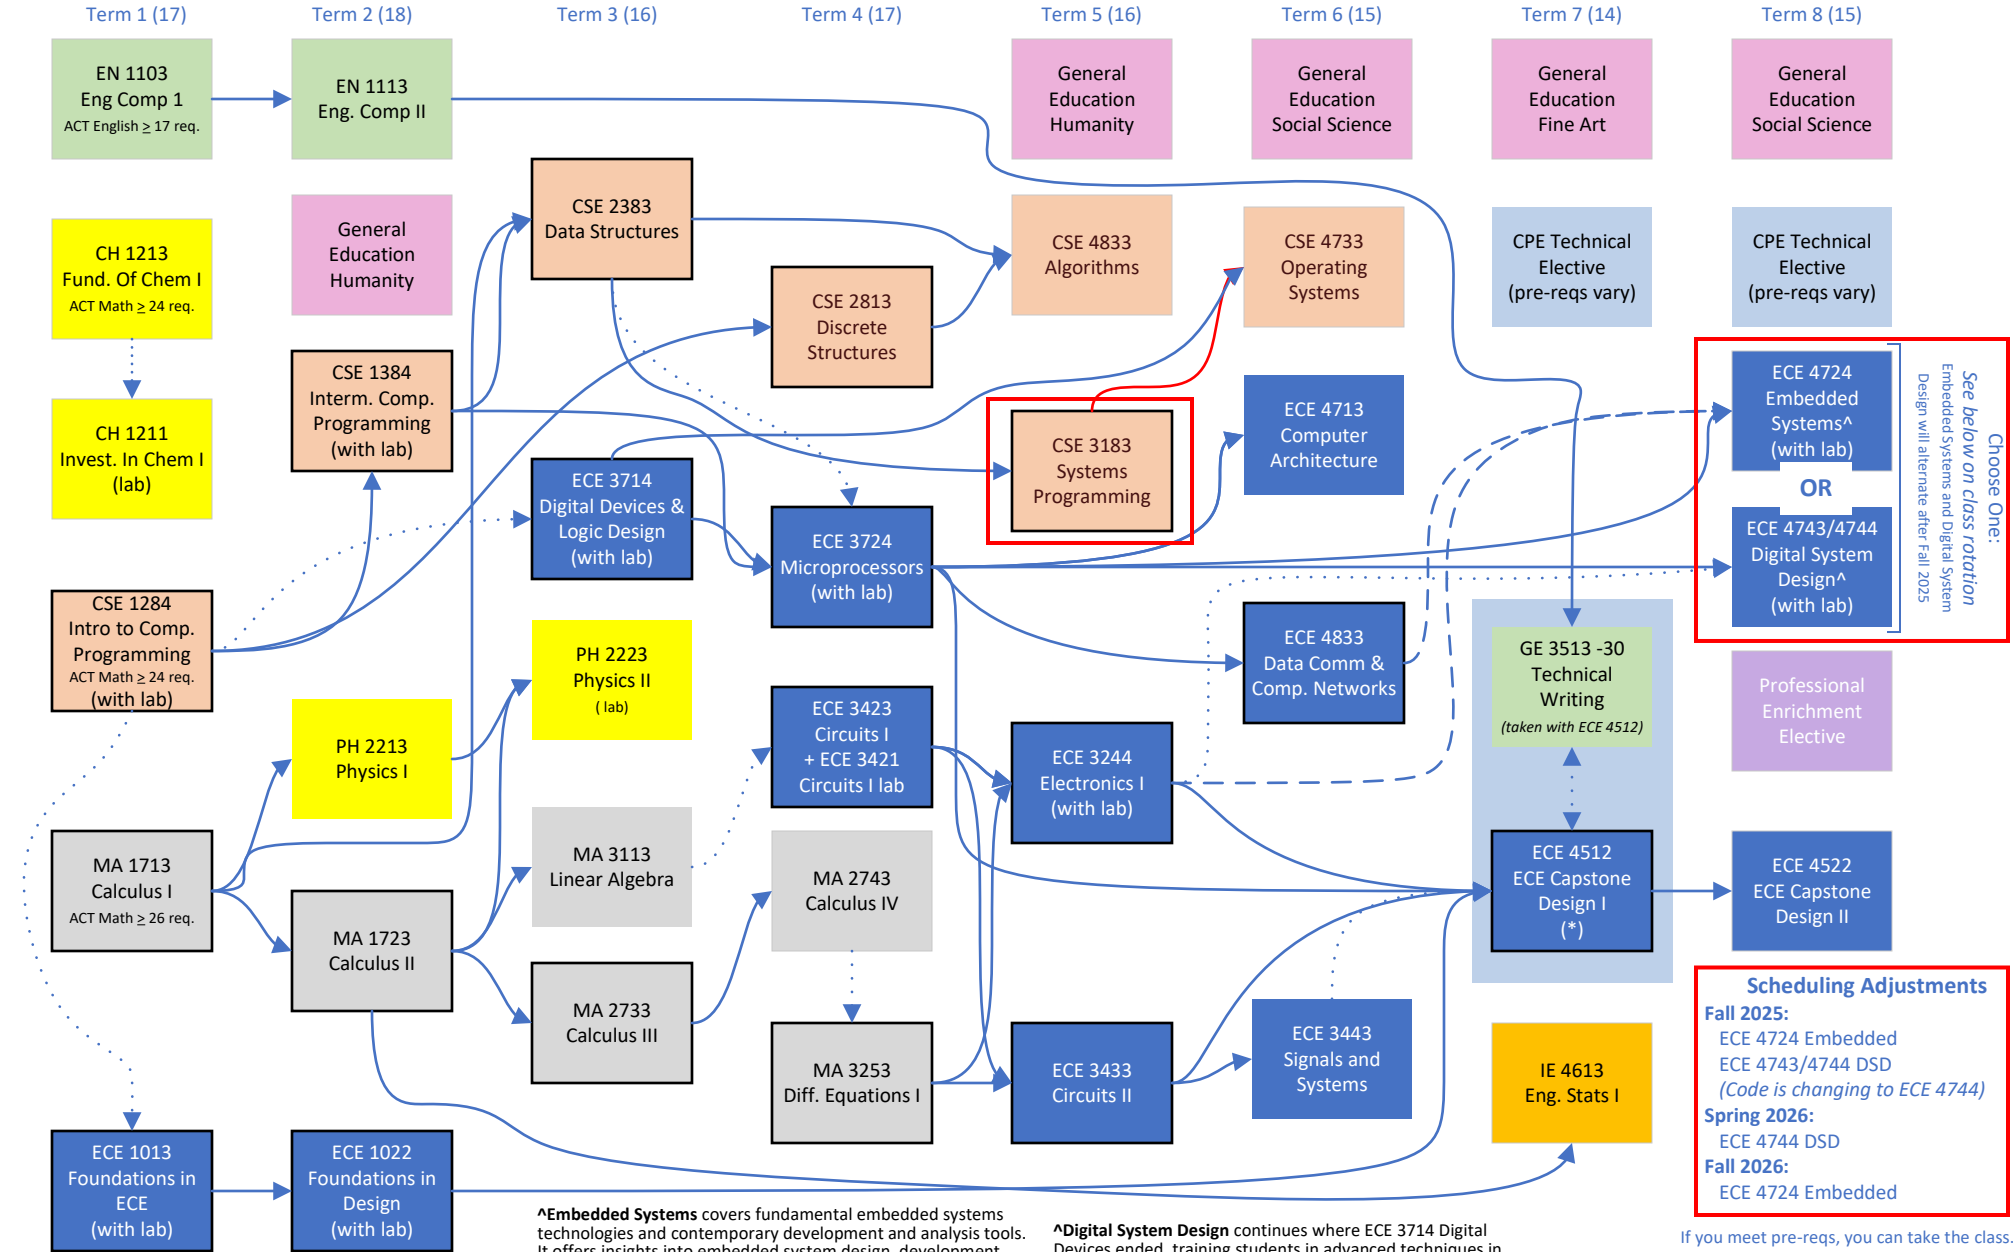

Computer Engineering (CPE) 2022->2025 Curriculum Guide – Transition Chart

Choose One:
 See below on class rotation
 Embedded Systems and Digital System Design will alternate after Fall 2025

ECE 4724 Embedded Systems^ (with lab)
 OR
 ECE 4743/4744 Digital System Design^ (with lab)

Scheduling Adjustments

Fall 2025:
 ECE 4724 Embedded
 ECE 4743/4744 DSD
 (Code is changing to ECE 4744)

Spring 2026:
 ECE 4744 DSD

Fall 2026:
 ECE 4724 Embedded

If you meet pre-reqs, you can take the class.
 Courses outlined in black require a grade of "C" or better.
 * must be 70% complete with program requirements
<https://www.ece.msstate.edu/academics/undergraduate>
 See advisor for Elective options
 General Education Electives must come from MSU Core-Approved list.