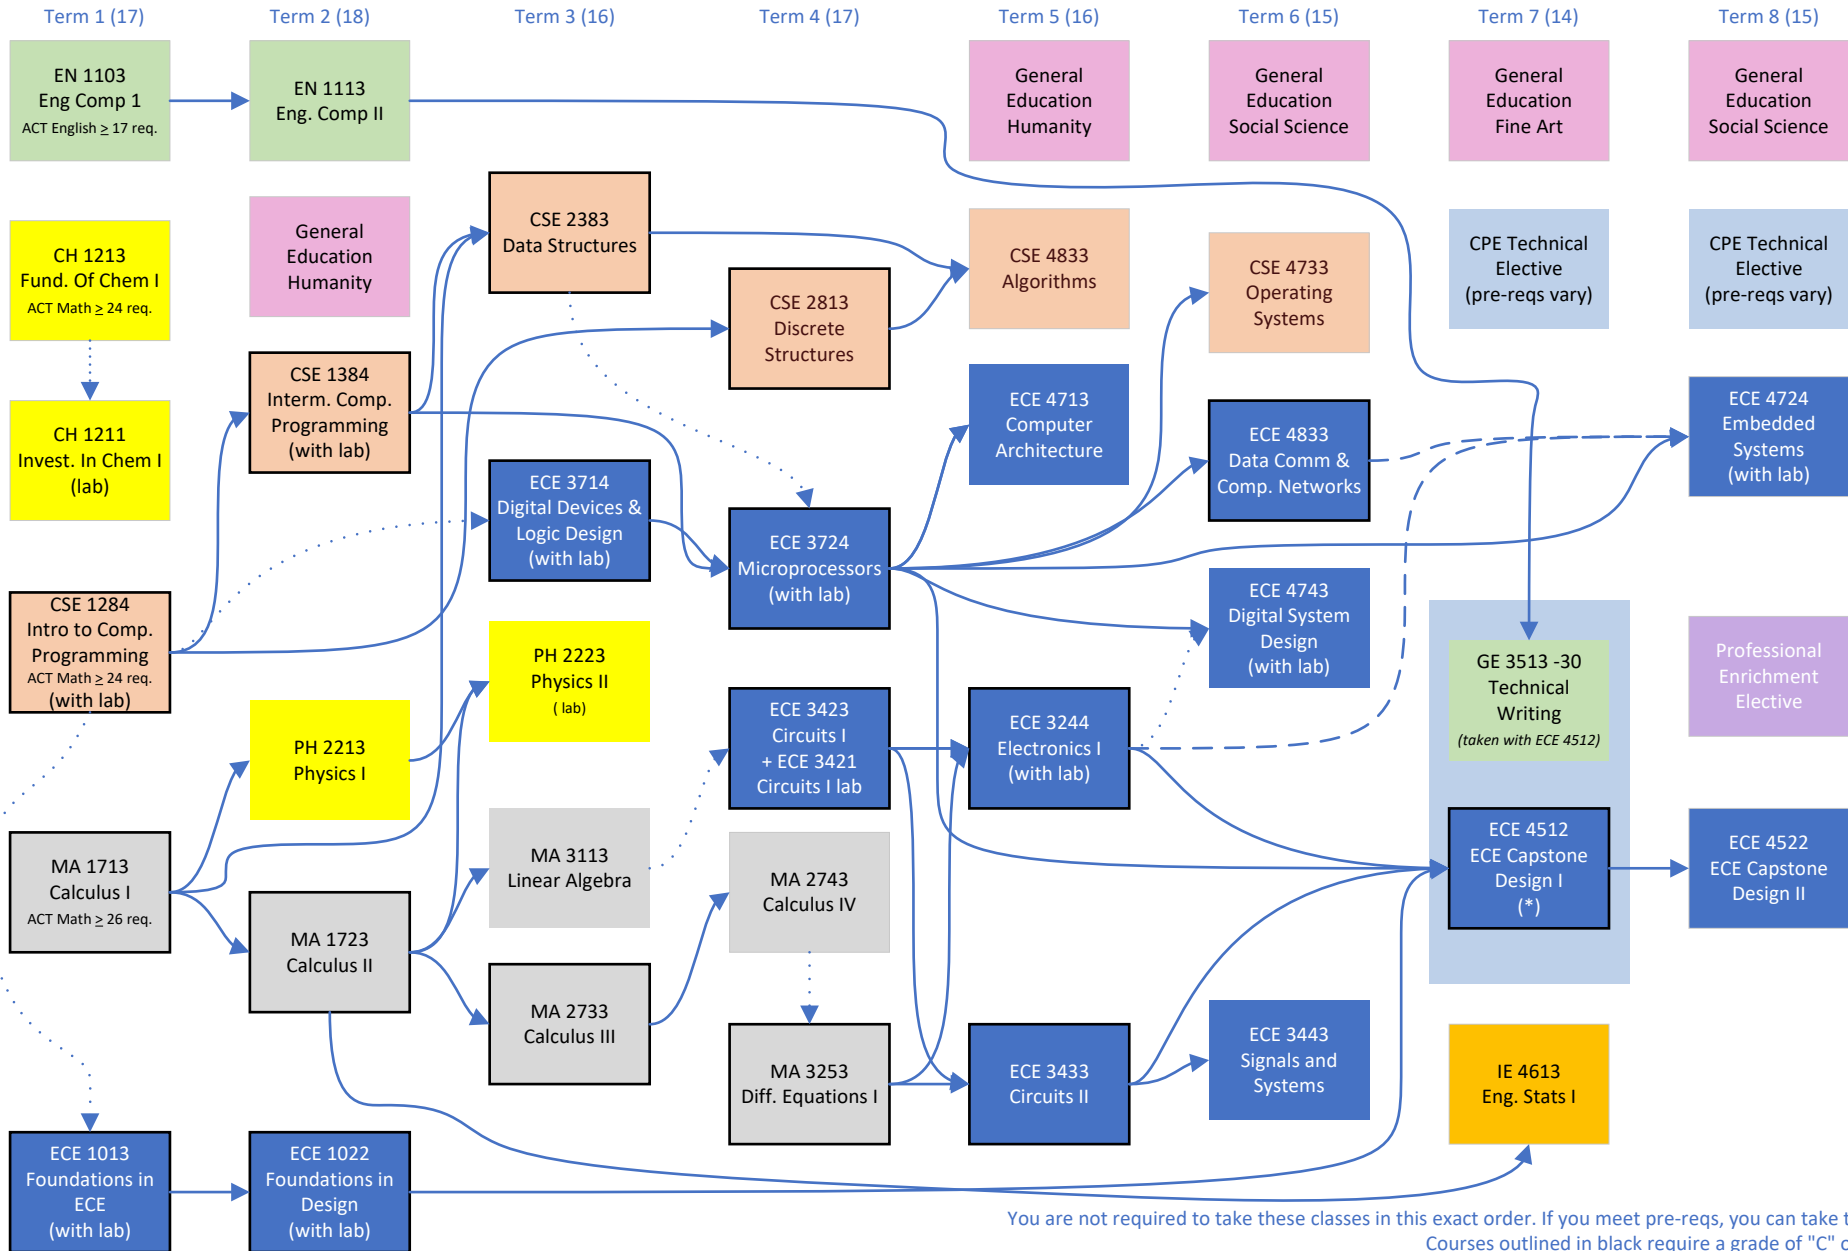

# Computer Engineering (CPE) 2022 Curriculum Guide

**Legend**

- Prerequisite (credit required with min. grade shown)
- ⋯ Corequisite (credit in or registration for course is required)
- ⇄ Either/Or (credit required for one of these two courses)

You are not required to take these classes in this exact order. If you meet pre-reqs, you can take the class.  
 Courses outlined in black require a grade of "C" or better.  
 General Education Electives must come from MSU Core-Approved list.  
 See advisor for Elective options

\* must be 70% complete with program requirements