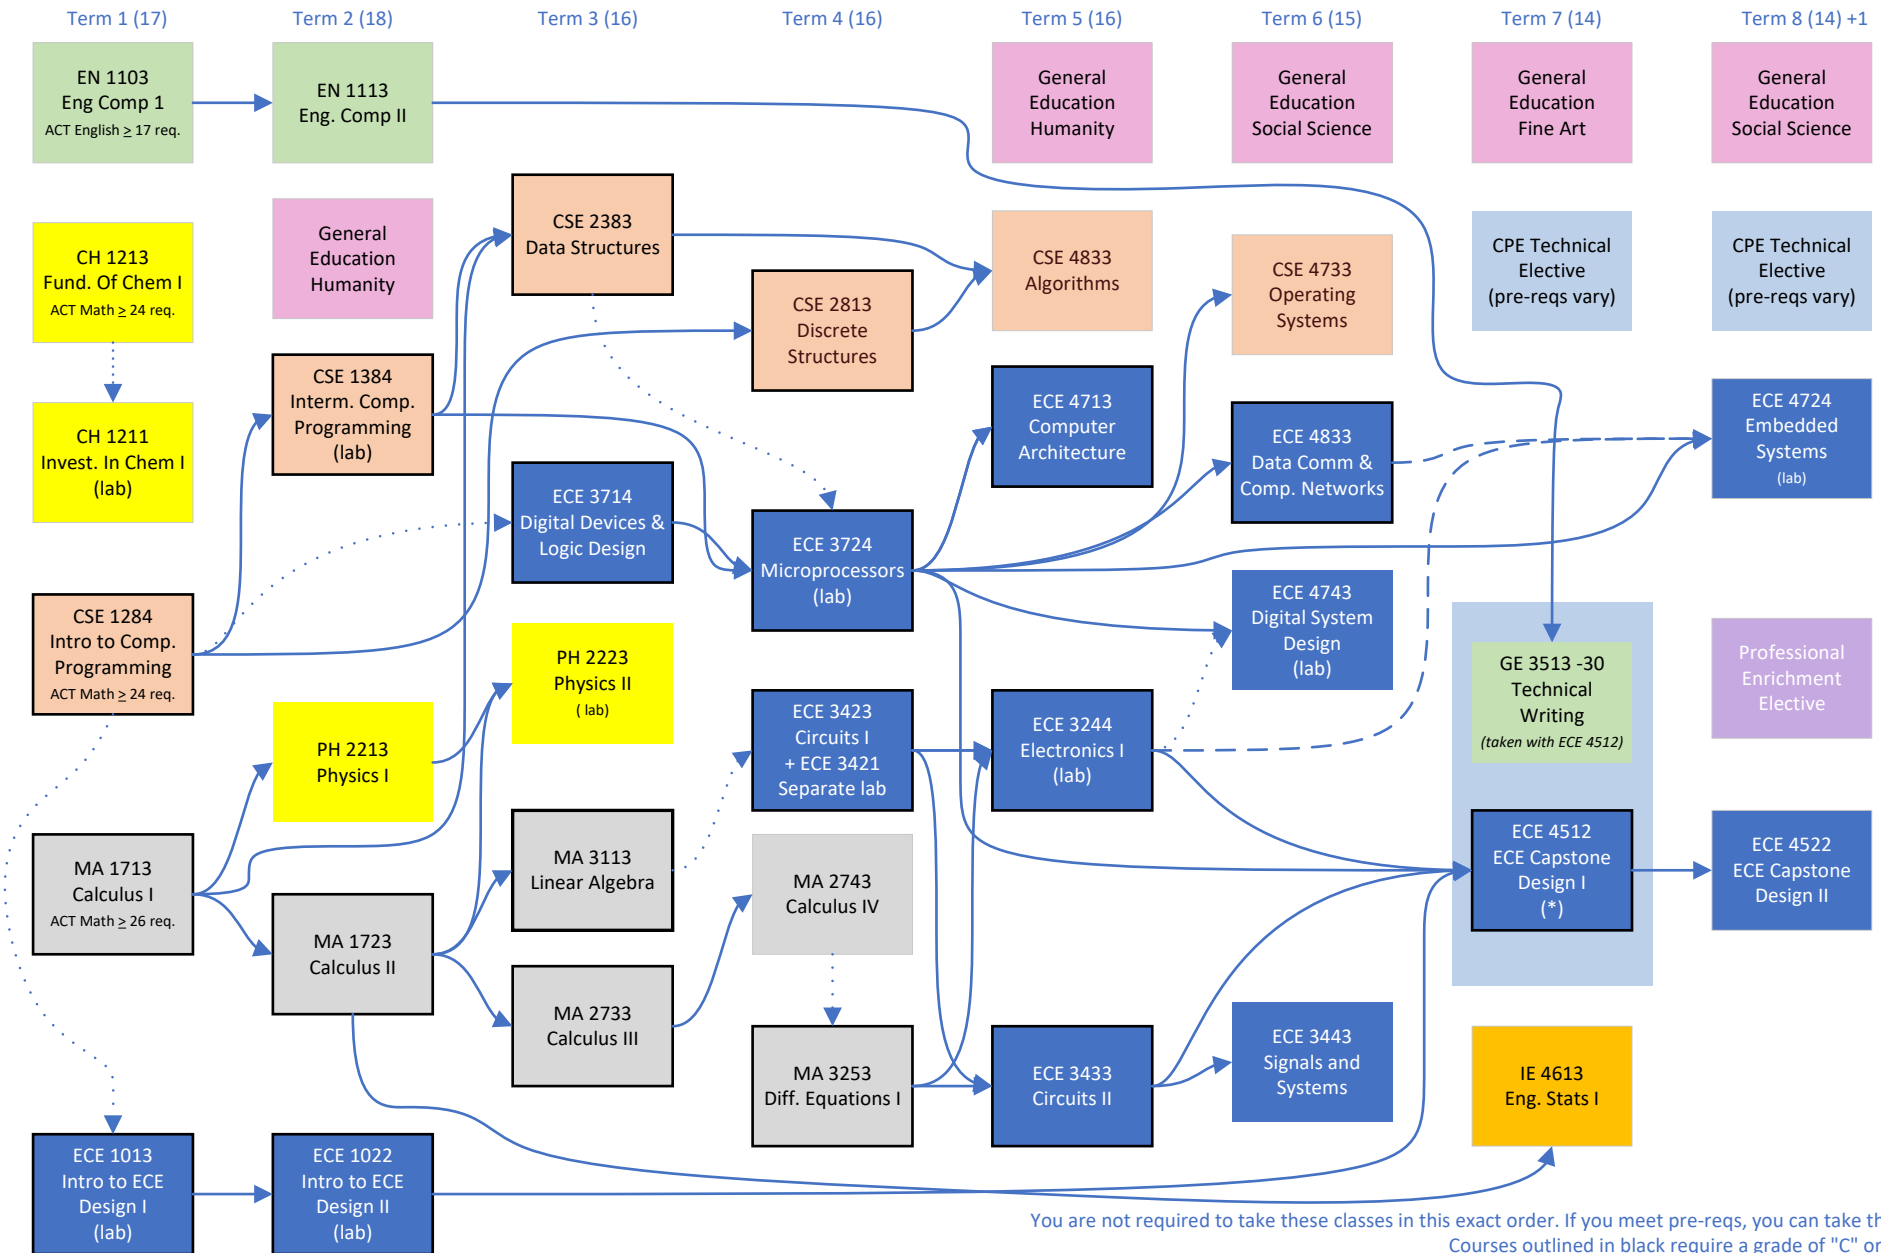

Computer Engineering (CPE) 2022 Curriculum Guide

Legend

- Prerequisite (credit required with min. grade shown)
- ⋯ Corequisite (credit in or registration for course is required)
- ↔ Either/Or (credit required for one of these two courses)

You are not required to take these classes in this exact order. If you meet pre-reqs, you can take the class.
 Courses outlined in black require a grade of "C" or better.
 General Education Electives must come from MSU Core-Approved list.
 See advisor for Elective options

* must be 70% complete with program requirements