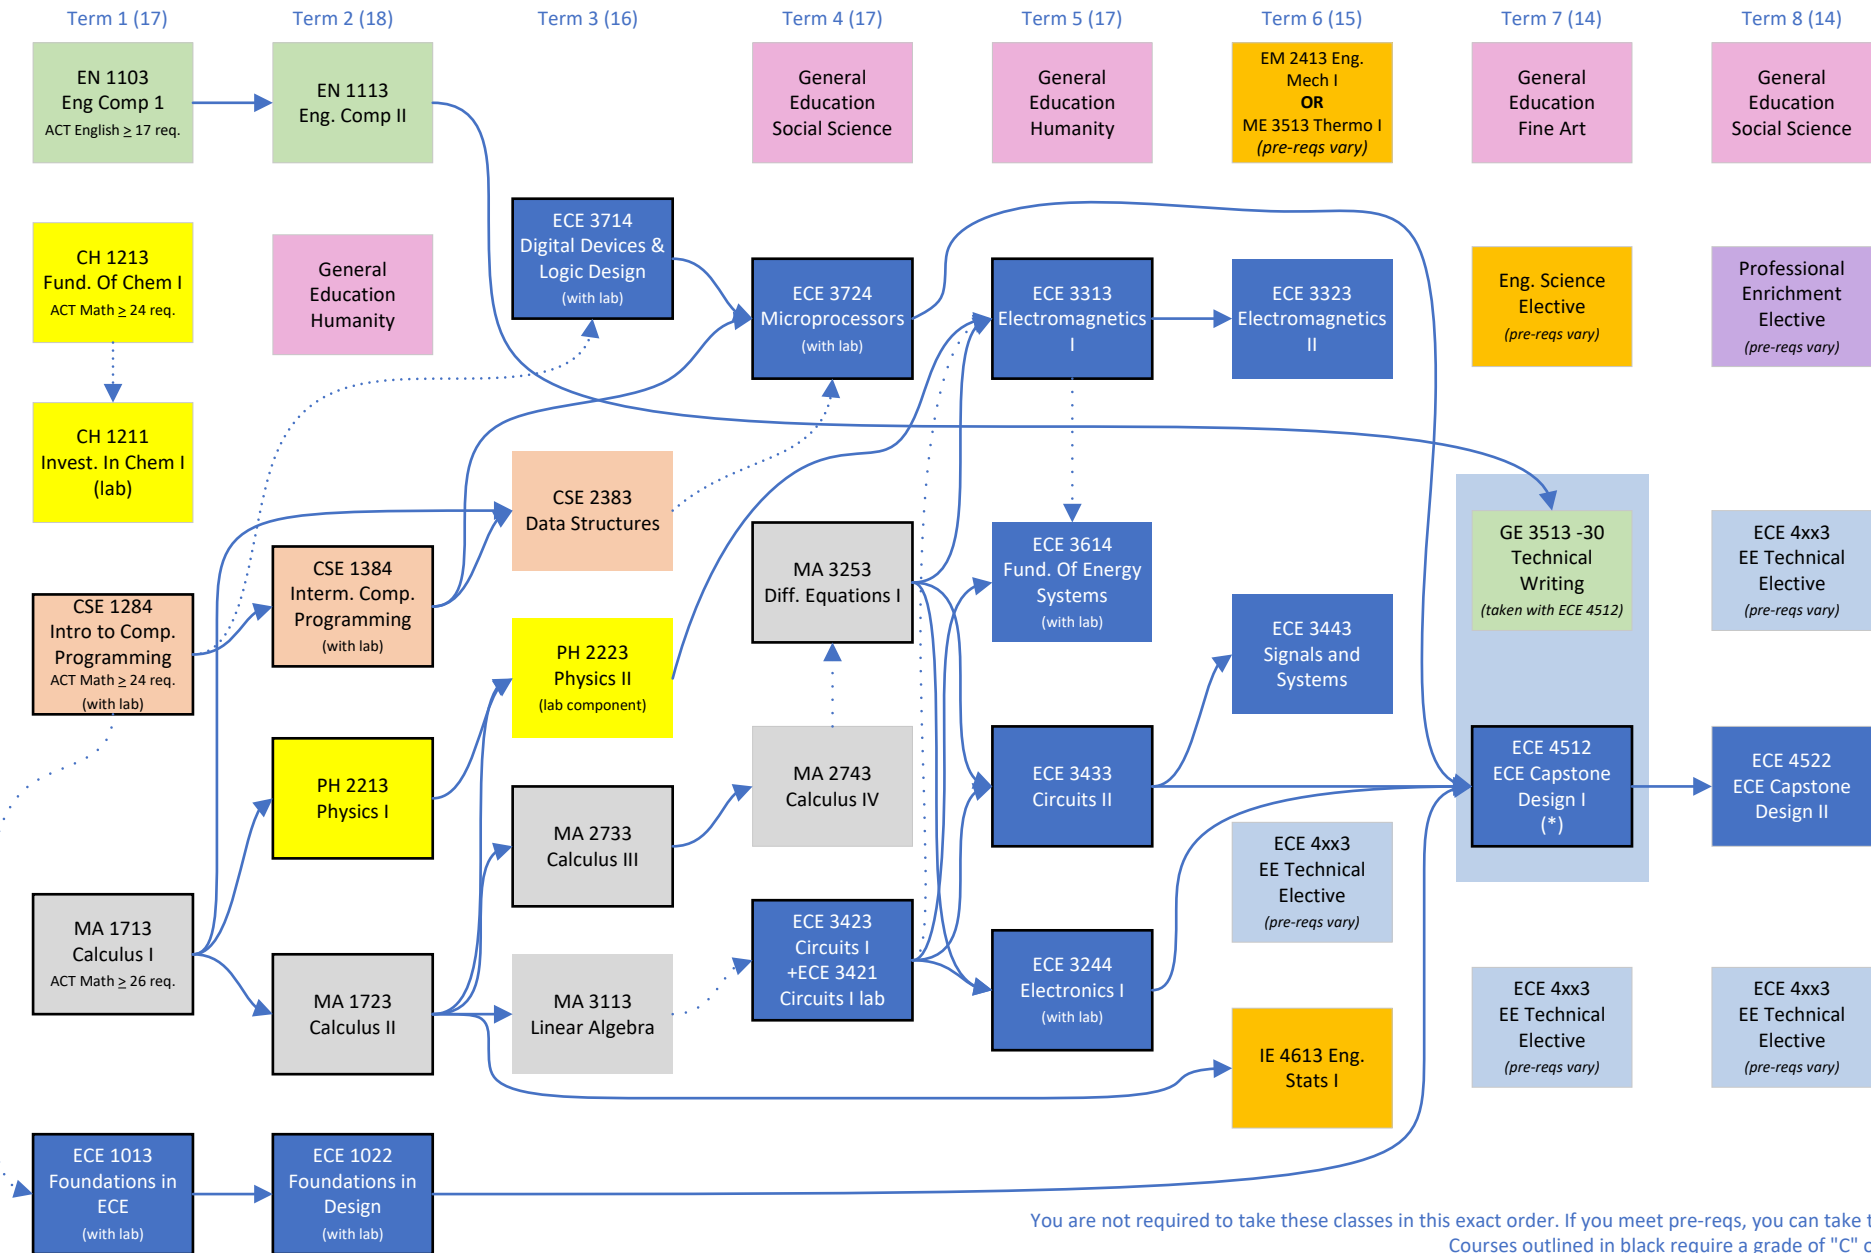

Electrical Engineering (EE) 2022 Curriculum Guide

Legend
 —▶ Prerequisite (credit required with min. grade shown)
▶ Corequisite (credit in or registration for course is required)

You are not required to take these classes in this exact order. If you meet pre-reqs, you can take the class.
 Courses outlined in black require a grade of "C" or better.
 General Education Electives must come from MSU Core-Approved list.
 See advisor for Elective options

* must be 70% complete with program requirements
<https://www.ece.msstate.edu/academics/undergraduate/electrical-engineering-undergraduate-program/>