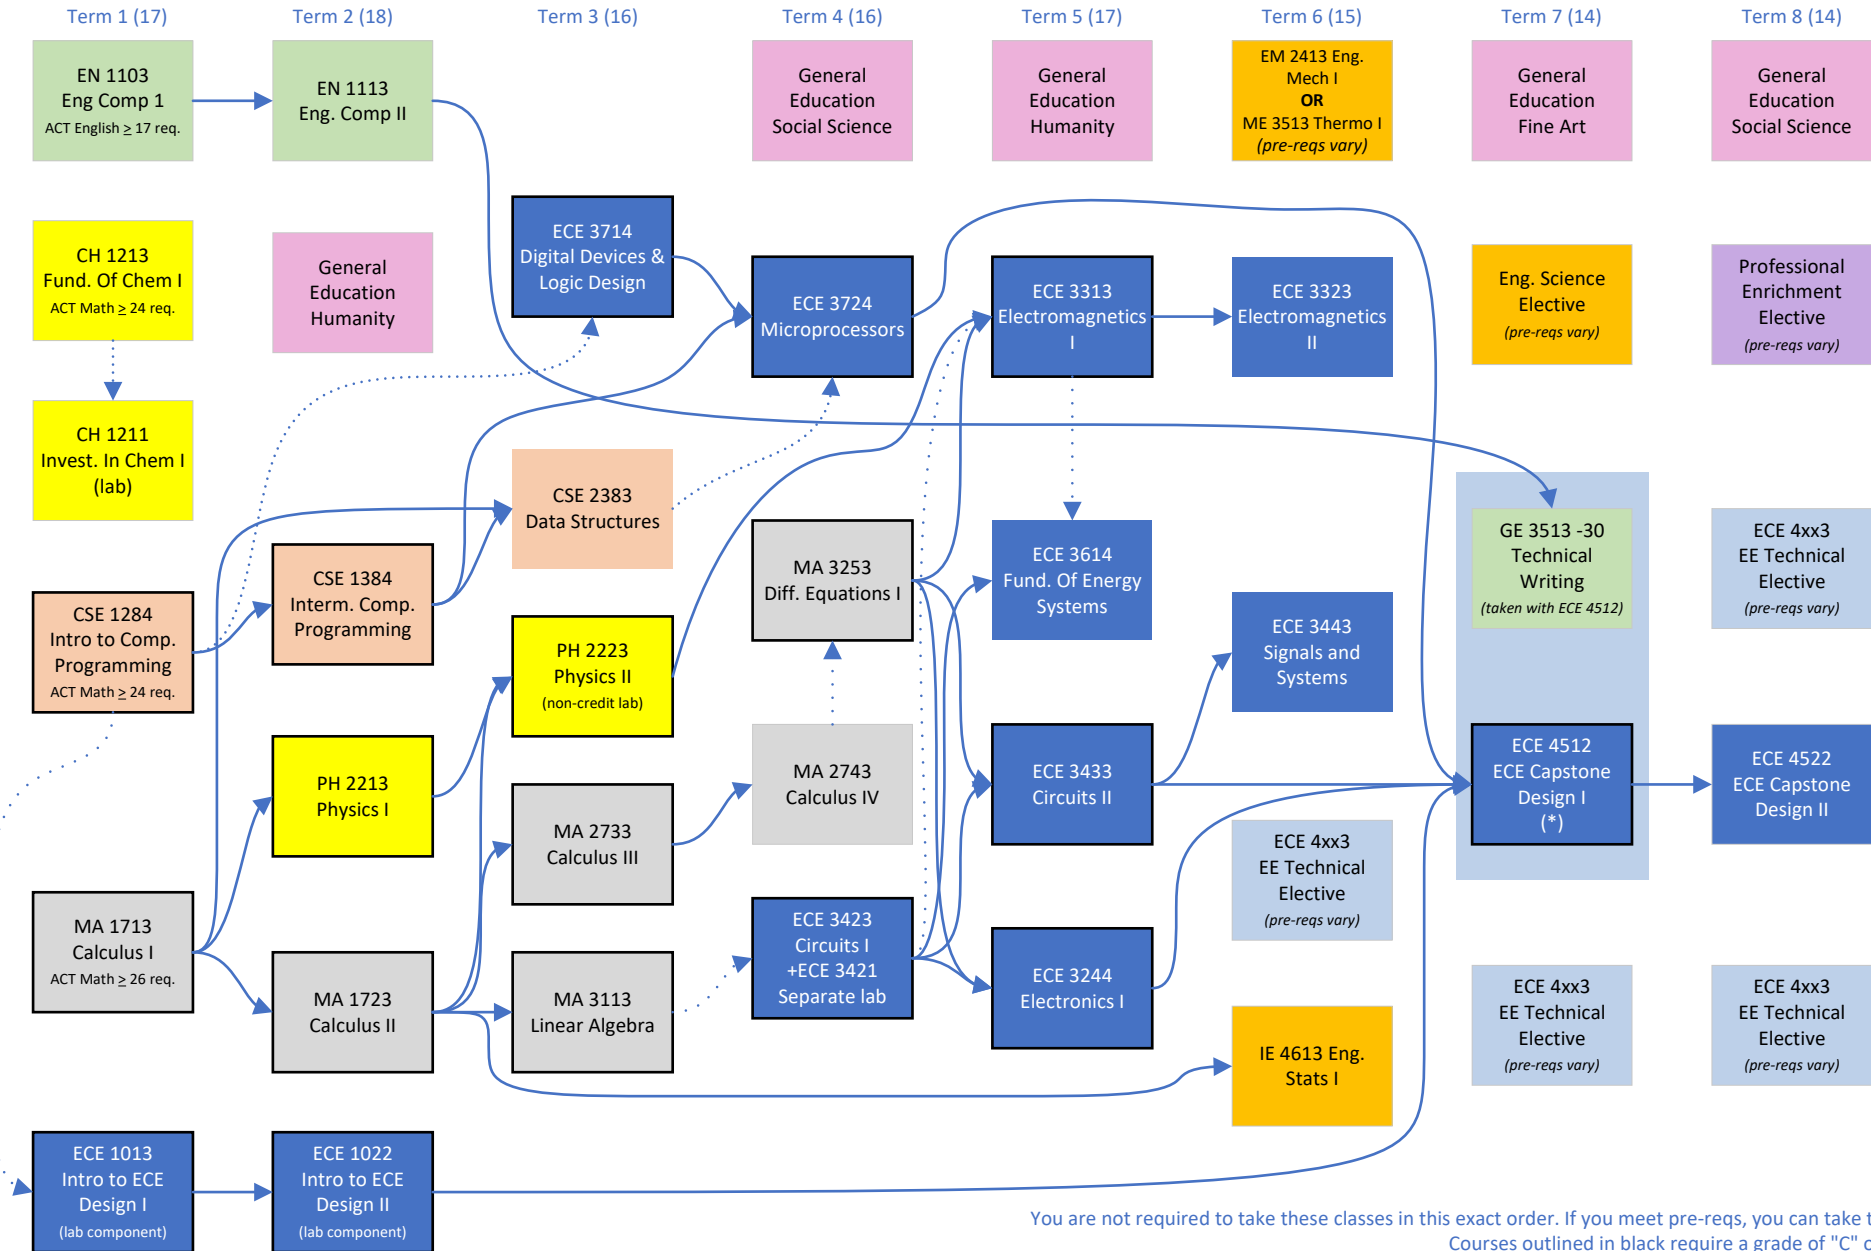

Electrical Engineering (EE) 2022 Curriculum Guide

Legend

- Prerequisite (credit required with min. grade shown)
- ⋯→ Corequisite (credit in or registration for course is required)

You are not required to take these classes in this exact order. If you meet pre-reqs, you can take the class.
 Courses outlined in black require a grade of "C" or better.
 General Education Electives must come from MSU Core-Approved list.
 See advisor for Elective options

* must be 70% complete with program requirements