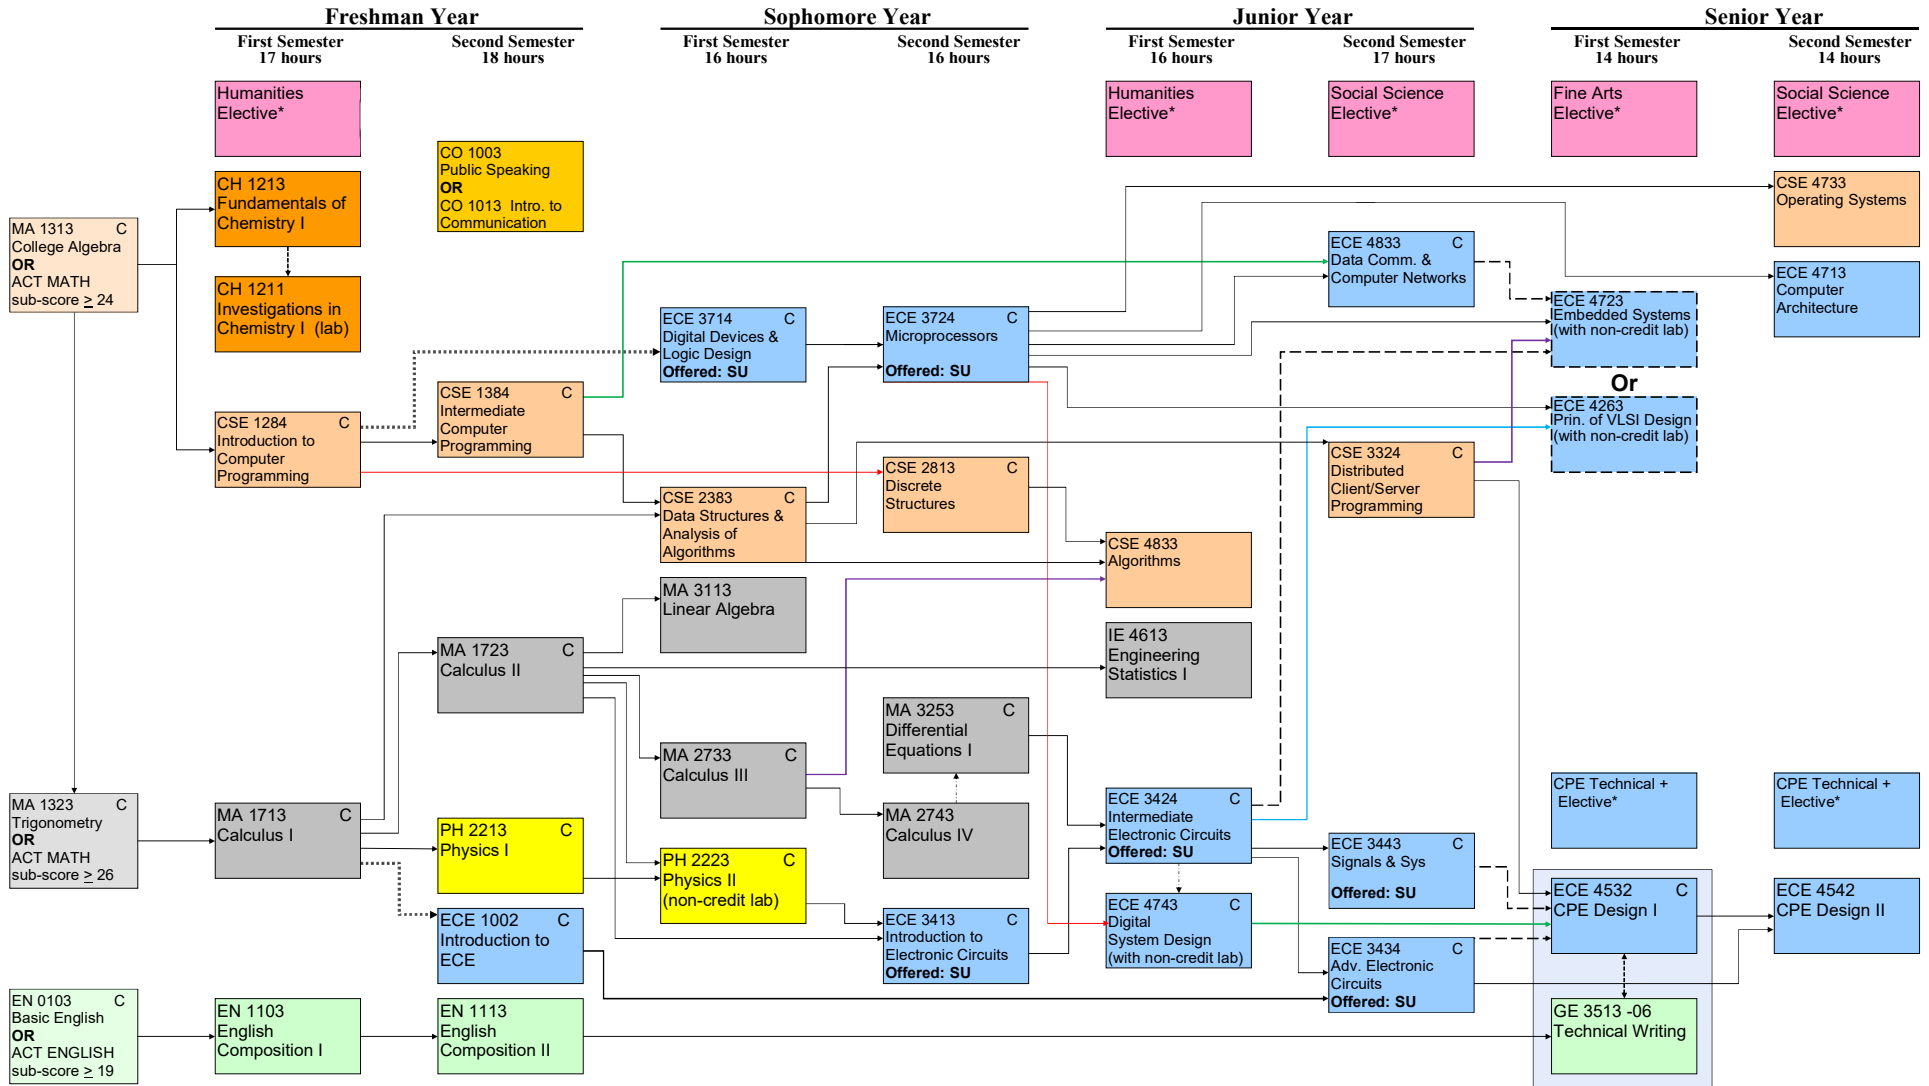

Computer Engineering (CPE)

2018-2019 (128 Total Hours)

FLOWCHART LEGEND

- | | |
|--|---|
| <ul style="list-style-type: none"> —————> Prerequisite (credit required with min. grade shown)> Corequisite (credit in or registration for course is required) - - - - -> Either/Or (credit required for one of these two courses) | <ul style="list-style-type: none"> * See website (www.ece.msstate.edu/academics/undergraduate_program.html) for selection + Grade of "C" or better required for prerequisites to selected EE Technical Electives C Grade of "C" or better required |
|--|---|

For the latest version, go to: <http://www.ece.msstate.edu/academics/undergradprog/cpe/>