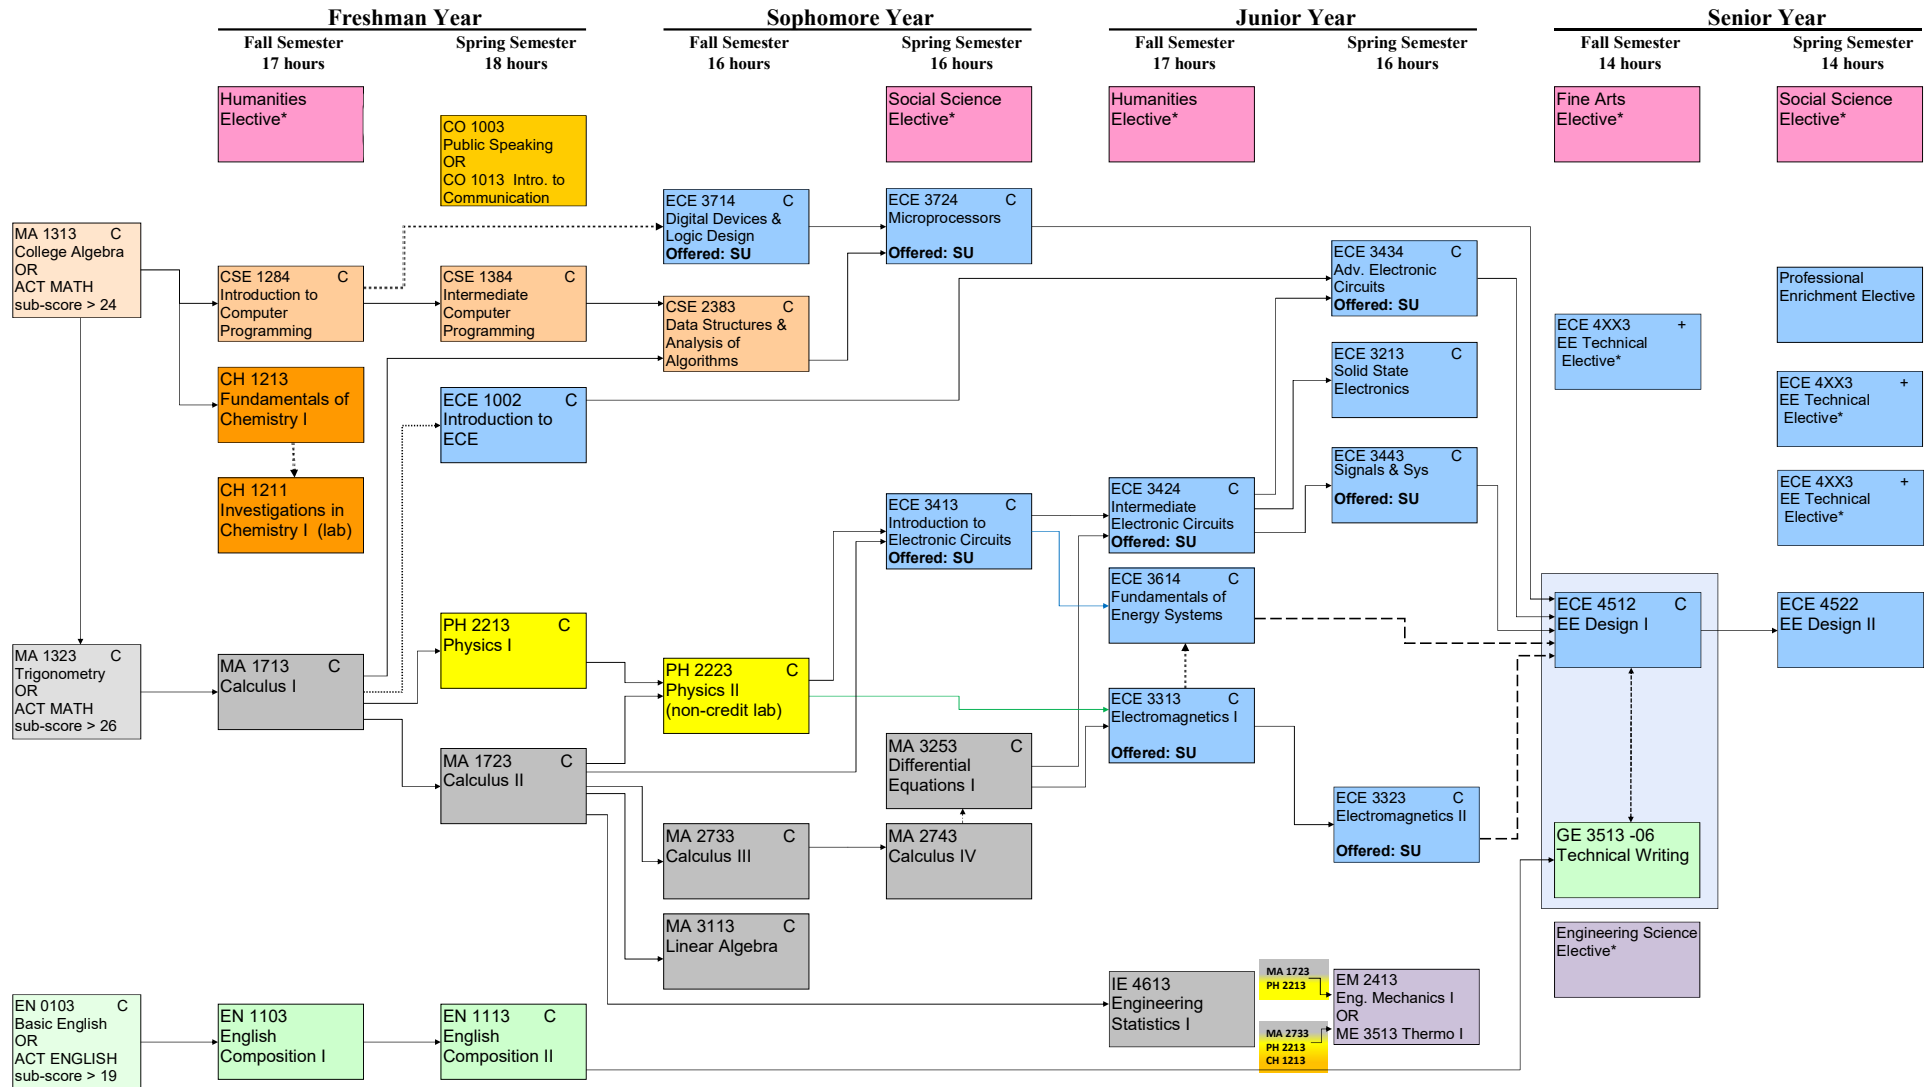

Electrical Engineering (EE)

2018-2019 (128 Total Hours)

FLOWCHART LEGEND

- Prerequisite (credit required with min. grade shown)
- ⋯ Corequisite (credit in or registration for course is required)
- - - Either/Or (credit required for one of these two courses)
- * See website (www.ece.msstate.edu/academics/undergraduate_program.html) for selection
- + Grade of "C" or better required for prerequisites to selected EE Technical Electives
- C Grade of "C" or better required